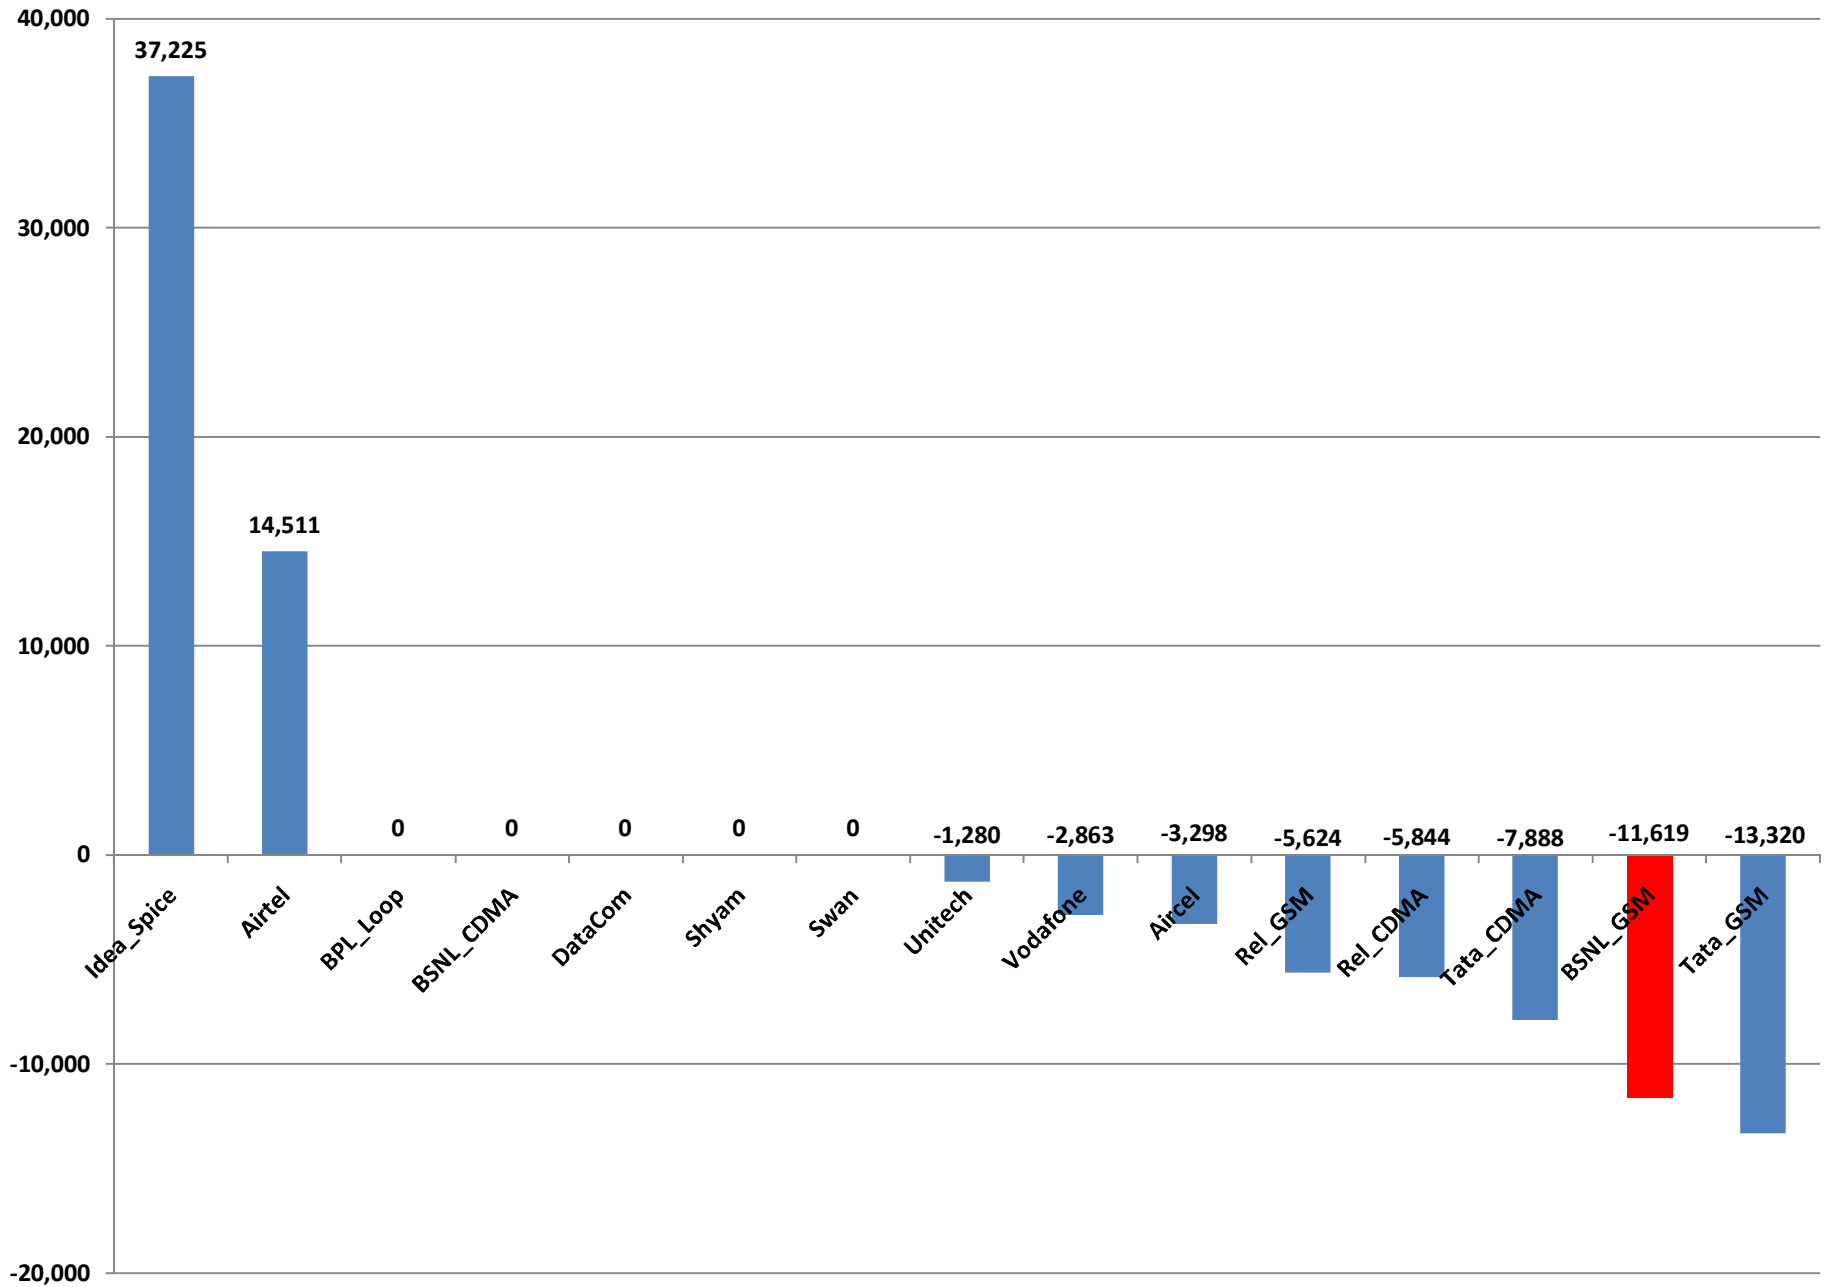

AP MNP Performance Status during month of Sep 2013