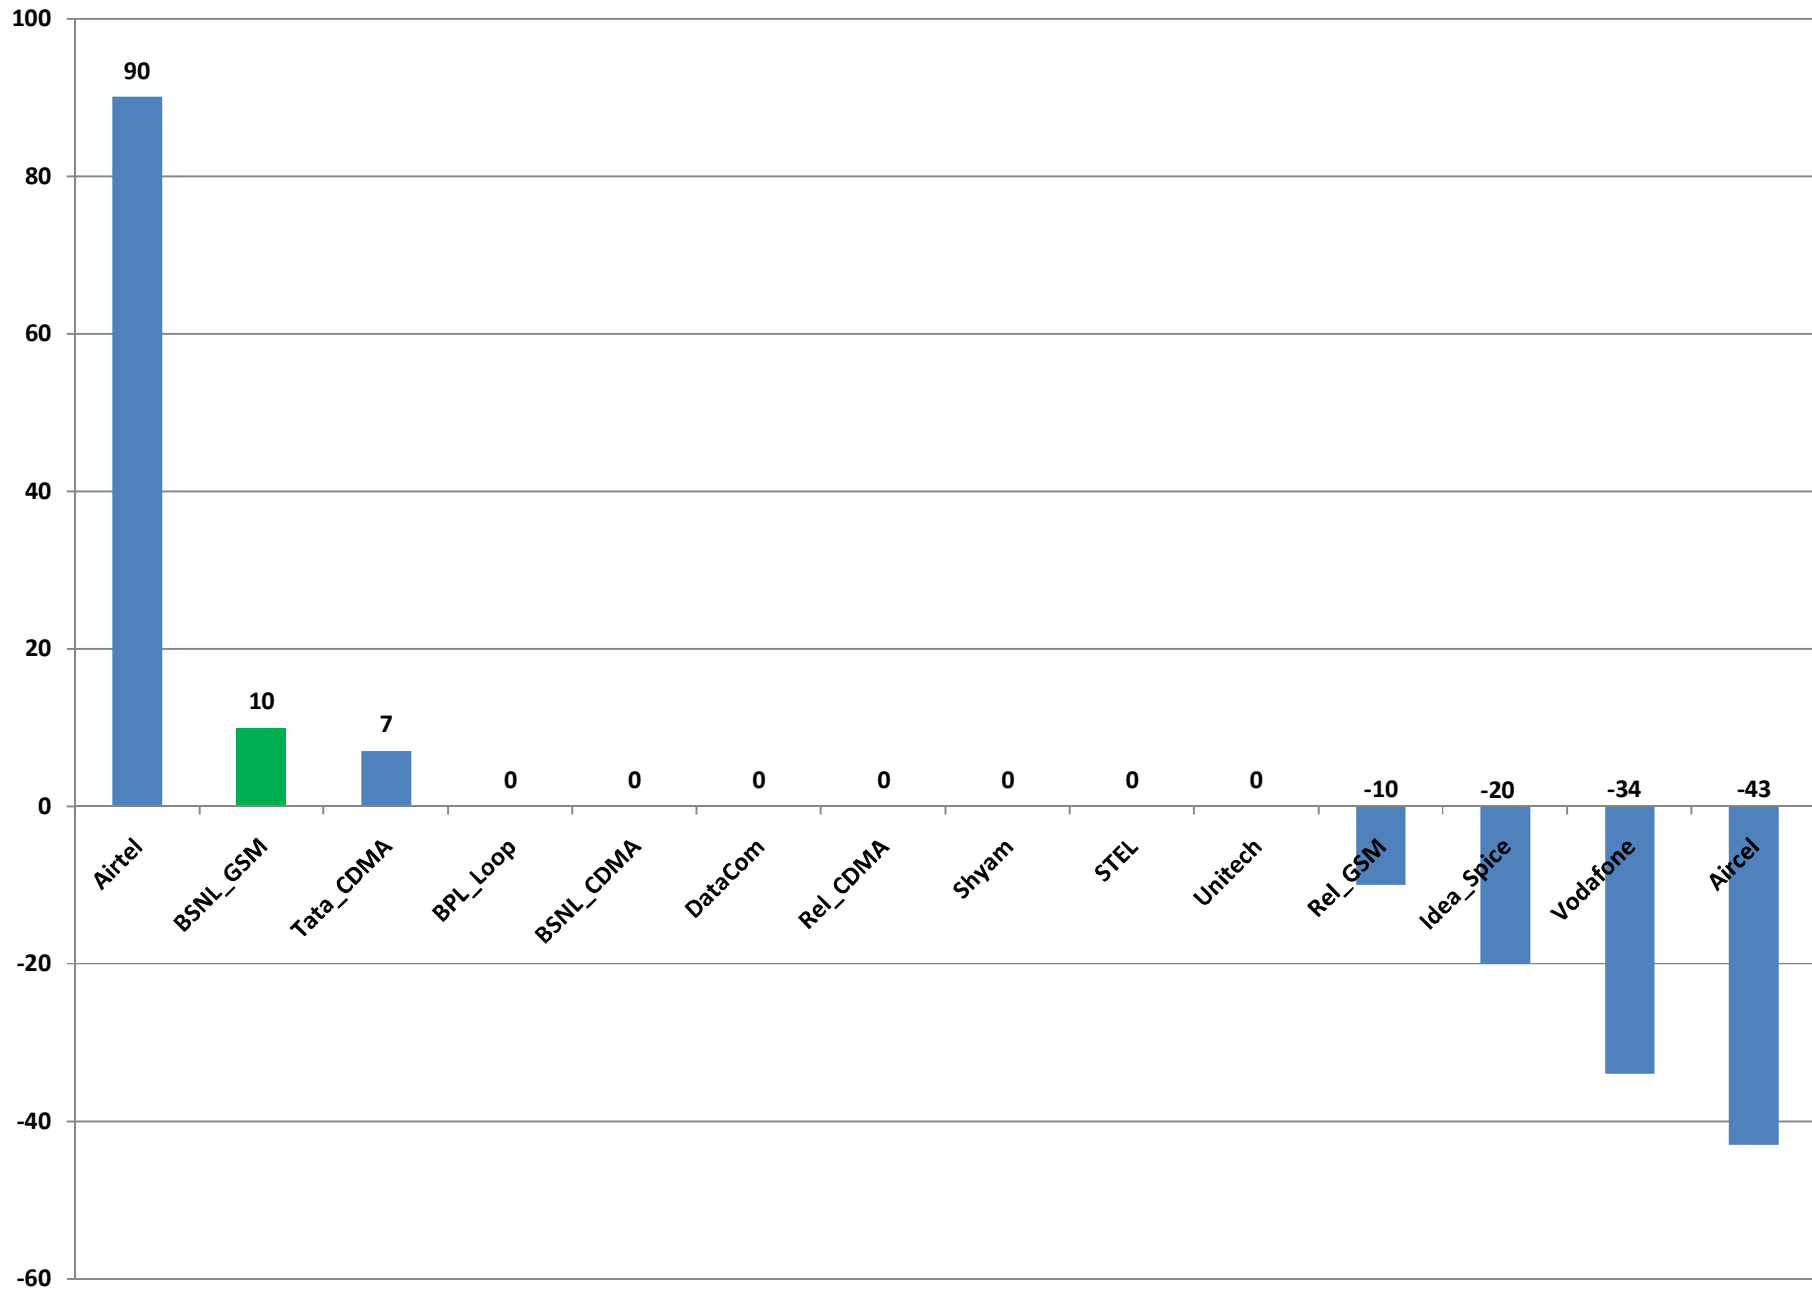

J&K MNP Performance Status during month of Sep 2013