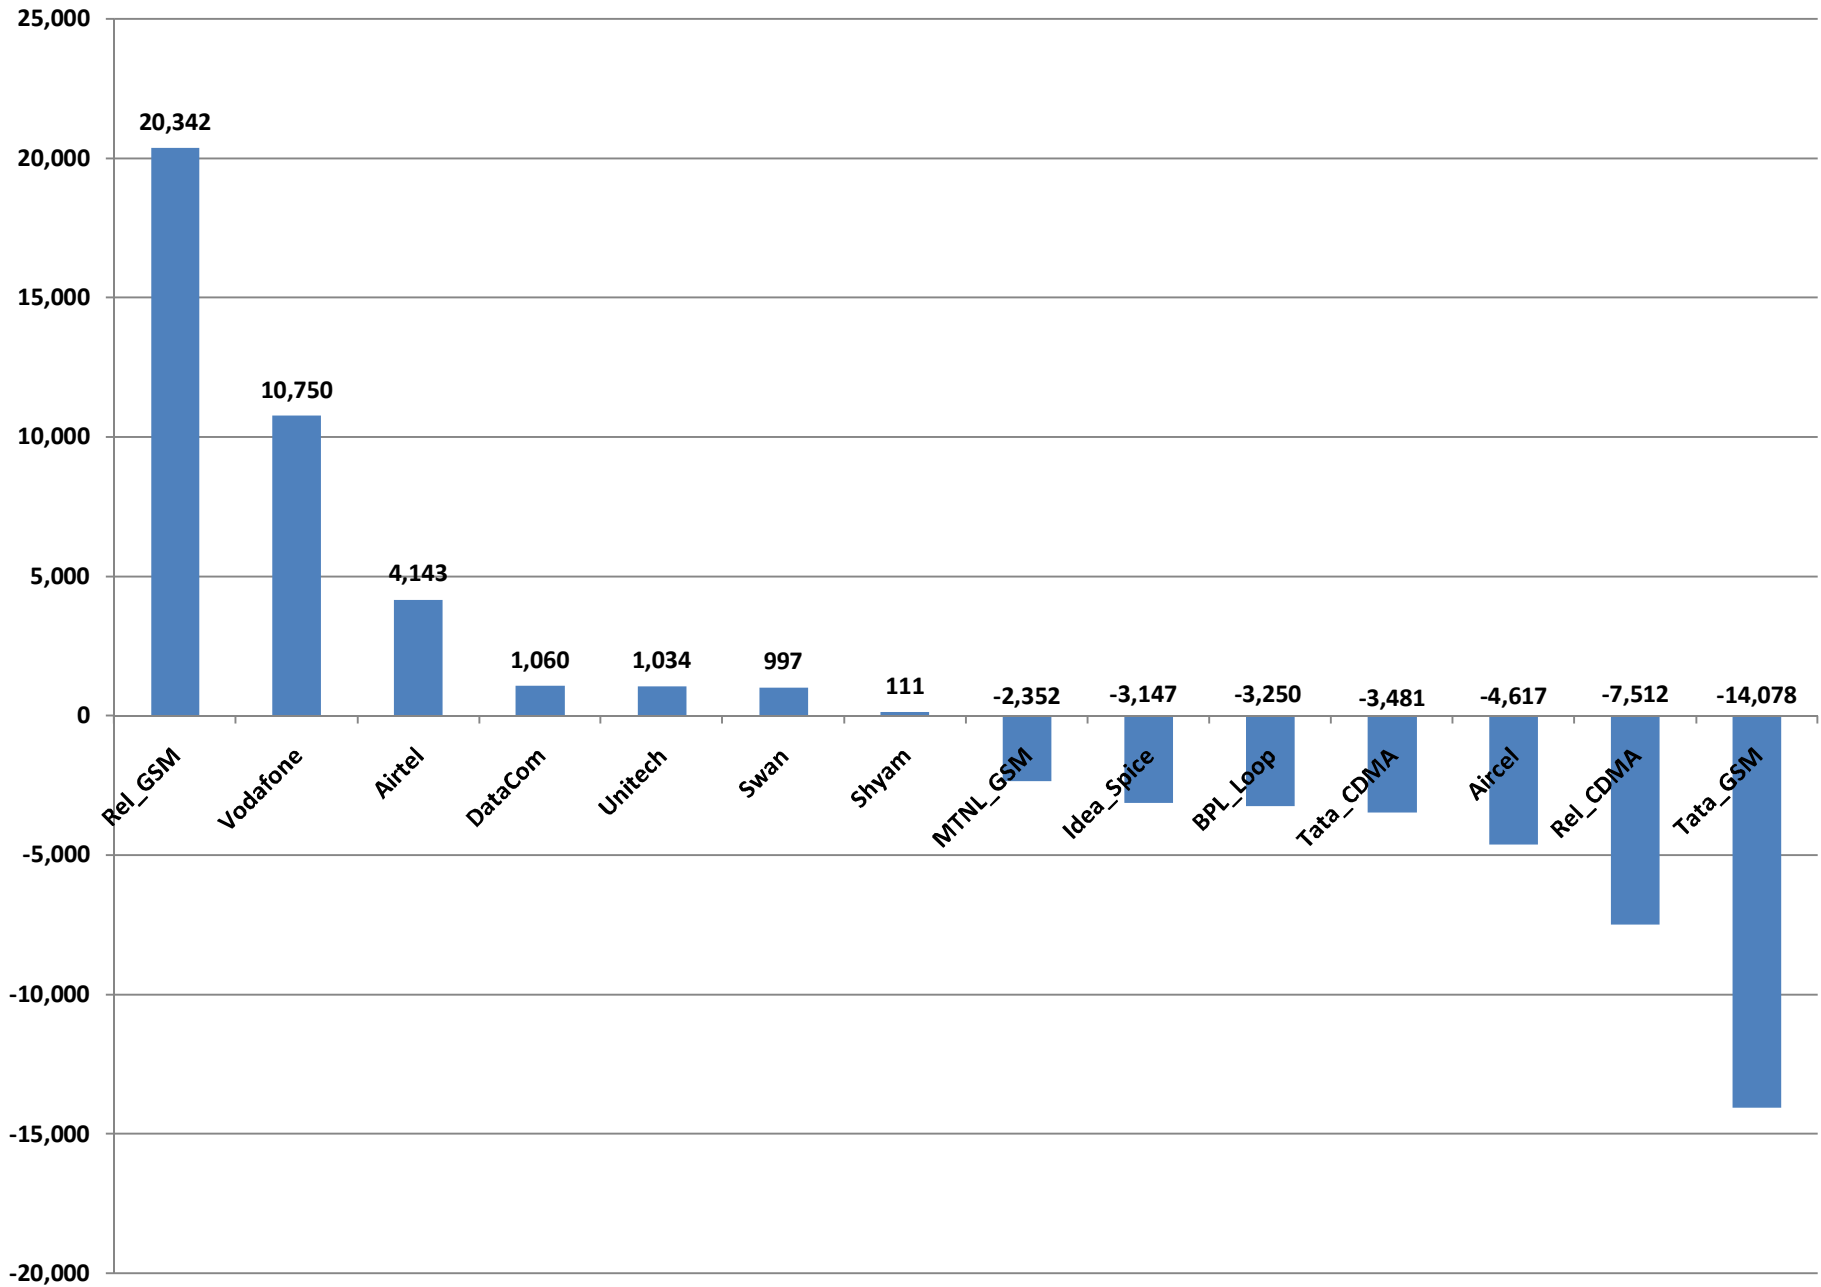

Mumbai MNP Performance Status during month of Sep 2013