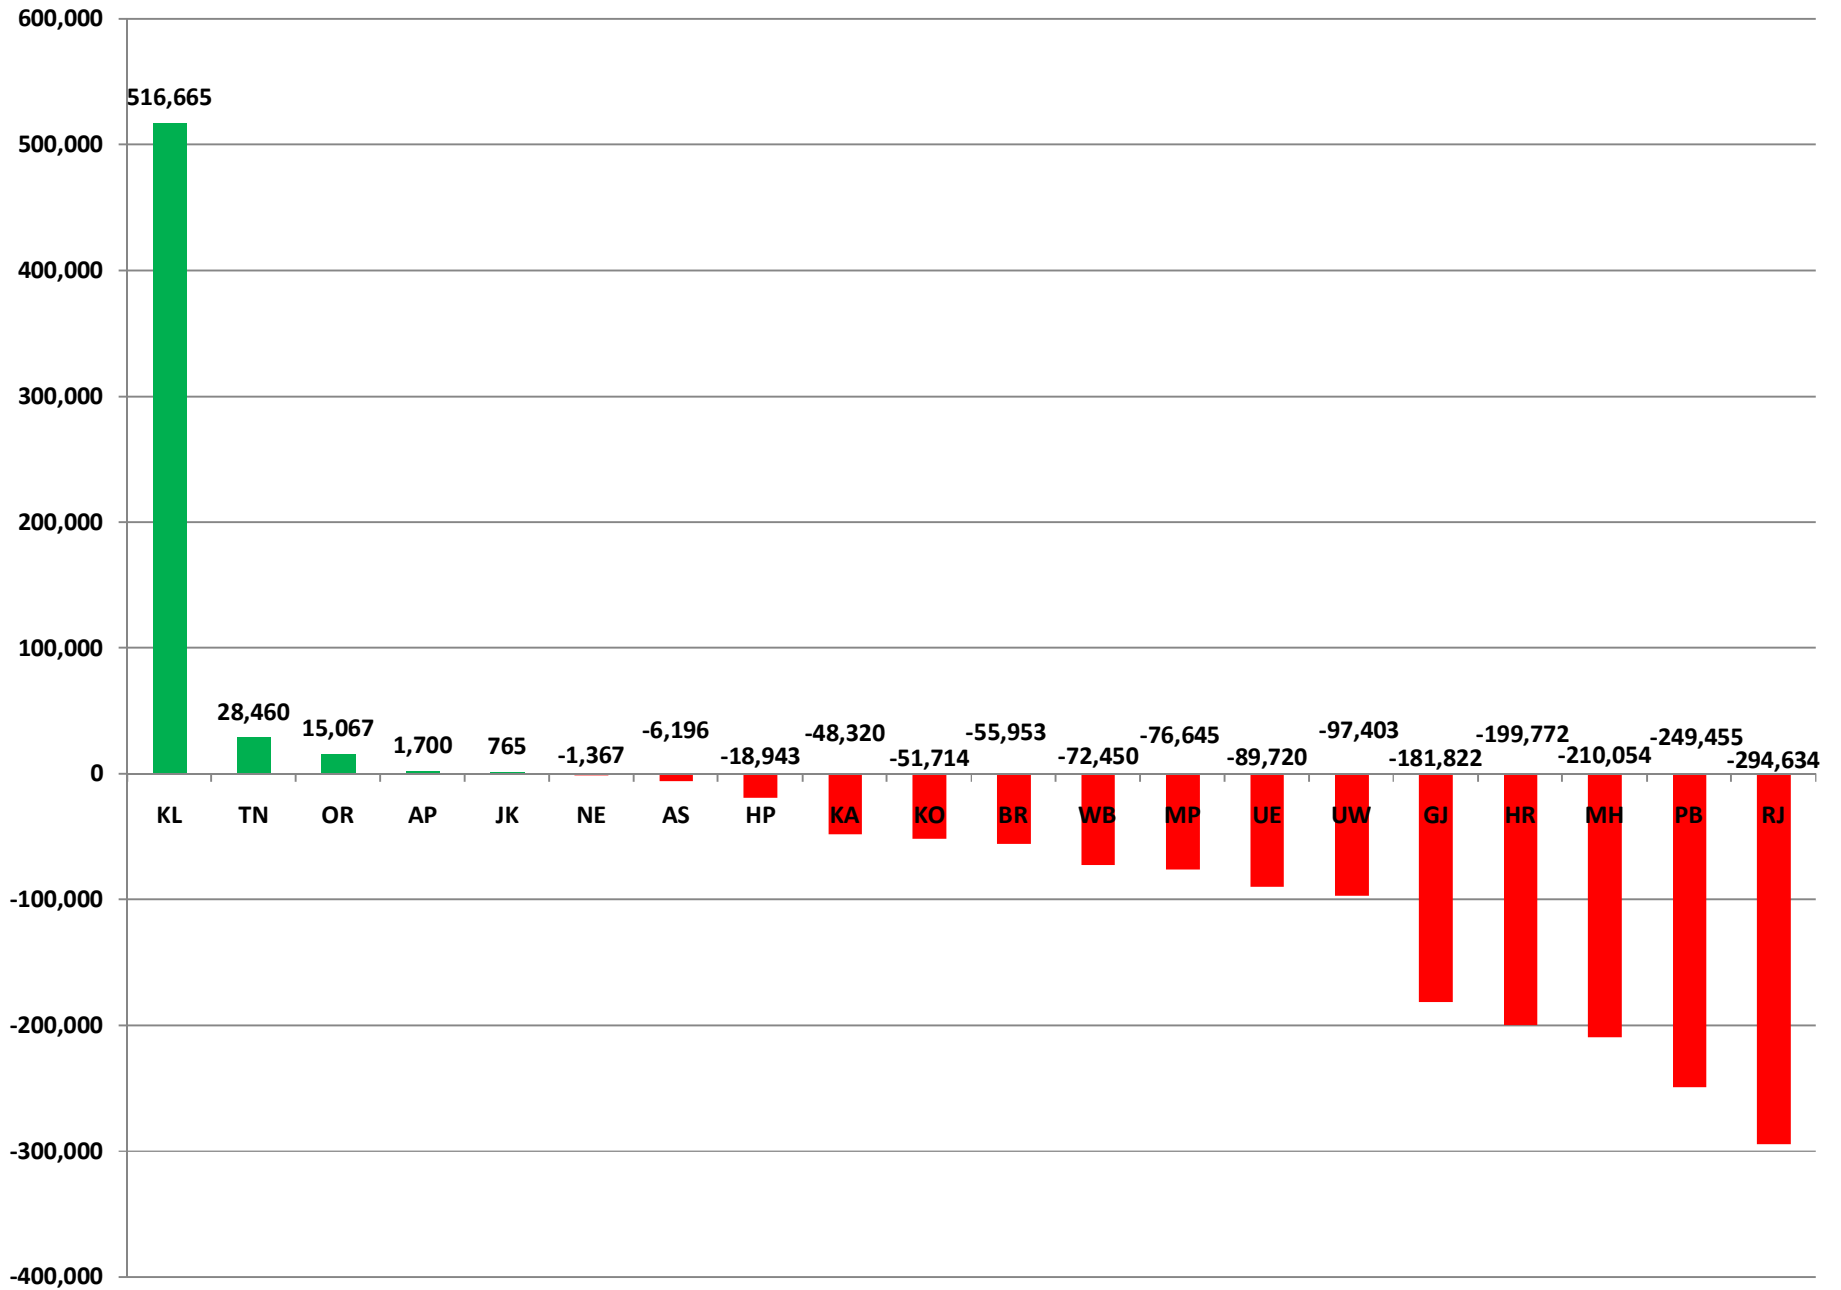

BSNL GSM MNP Performance Status Cummulative upto 30.09.2013