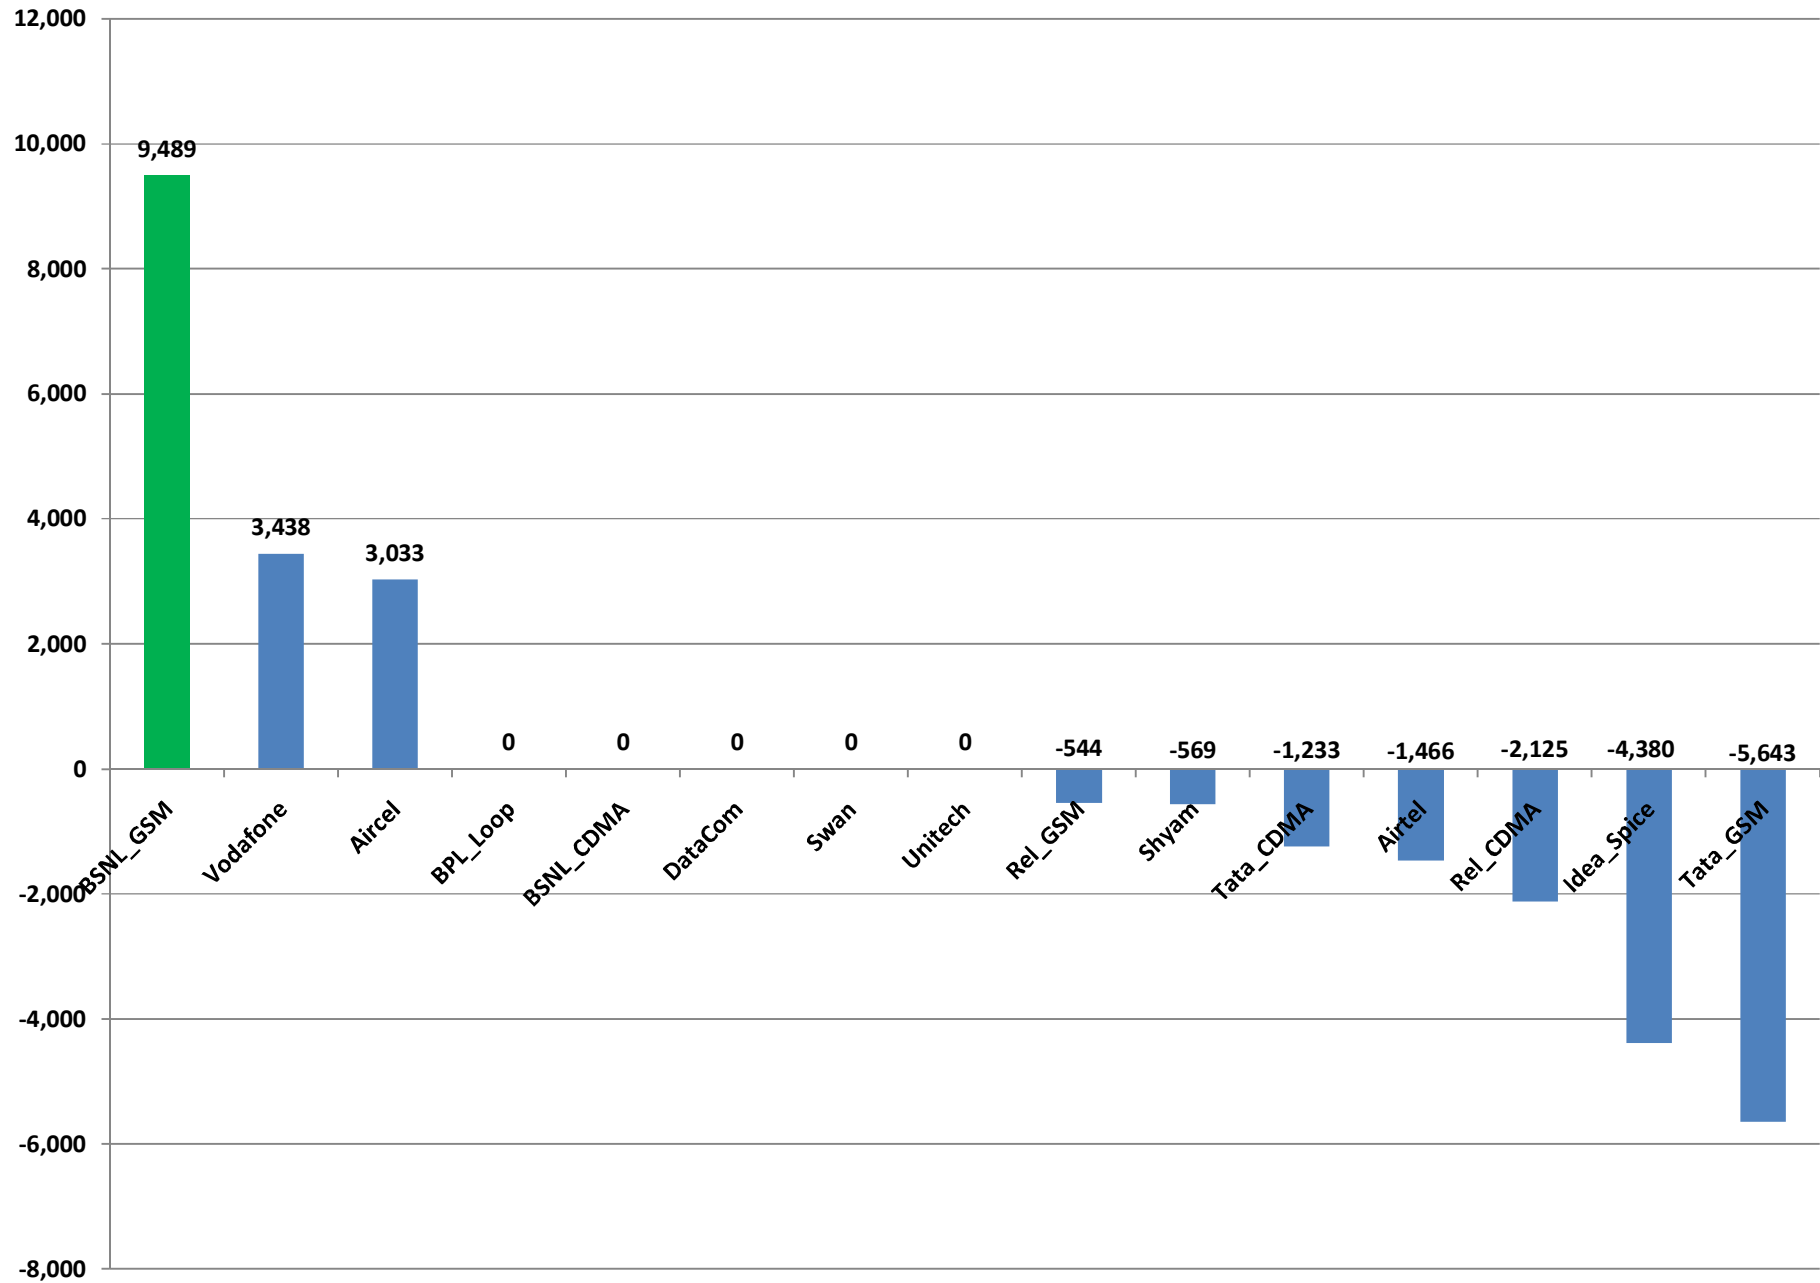

Kerala MNP Performance Status during month of Sep 2013