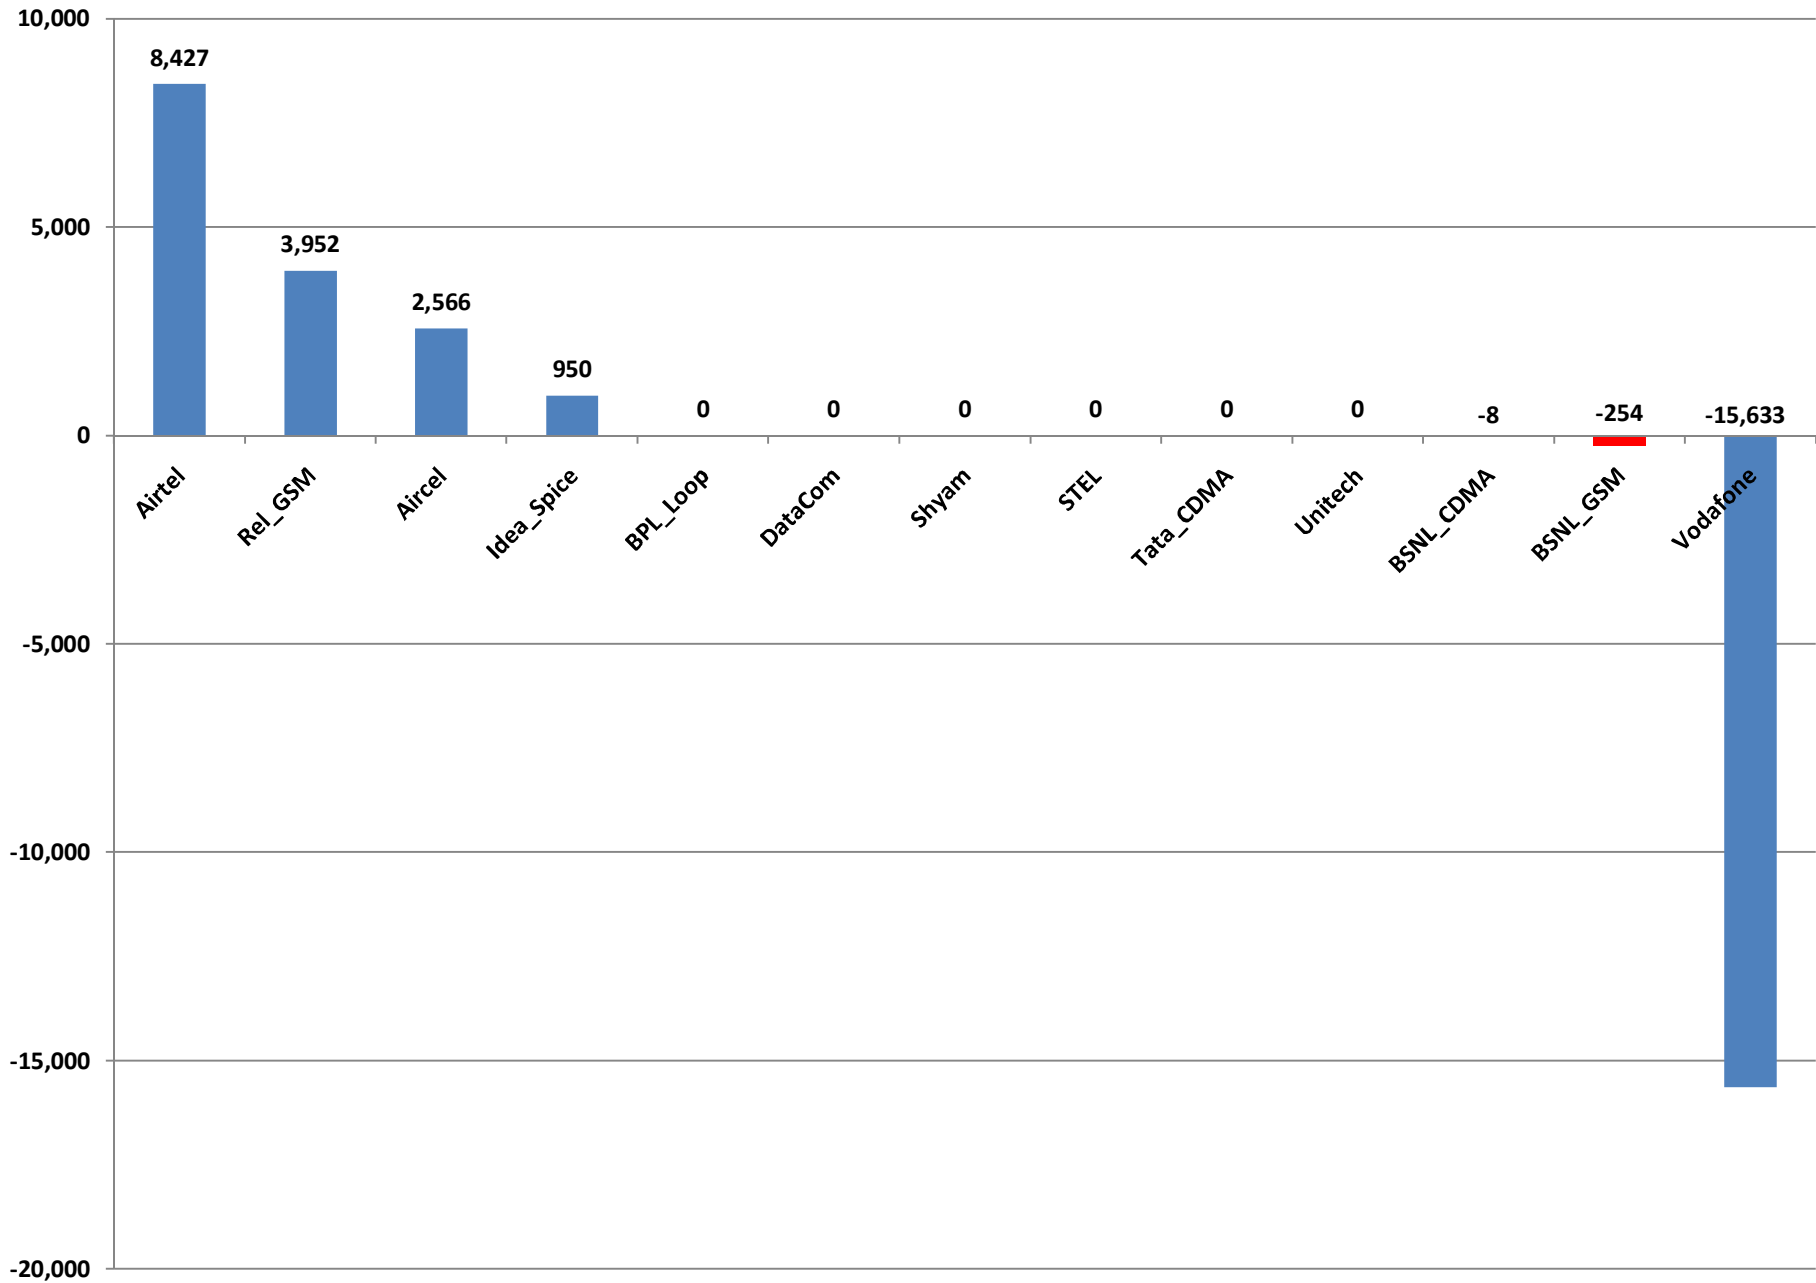

Assam MNP Performance Status during month of Sep 2013