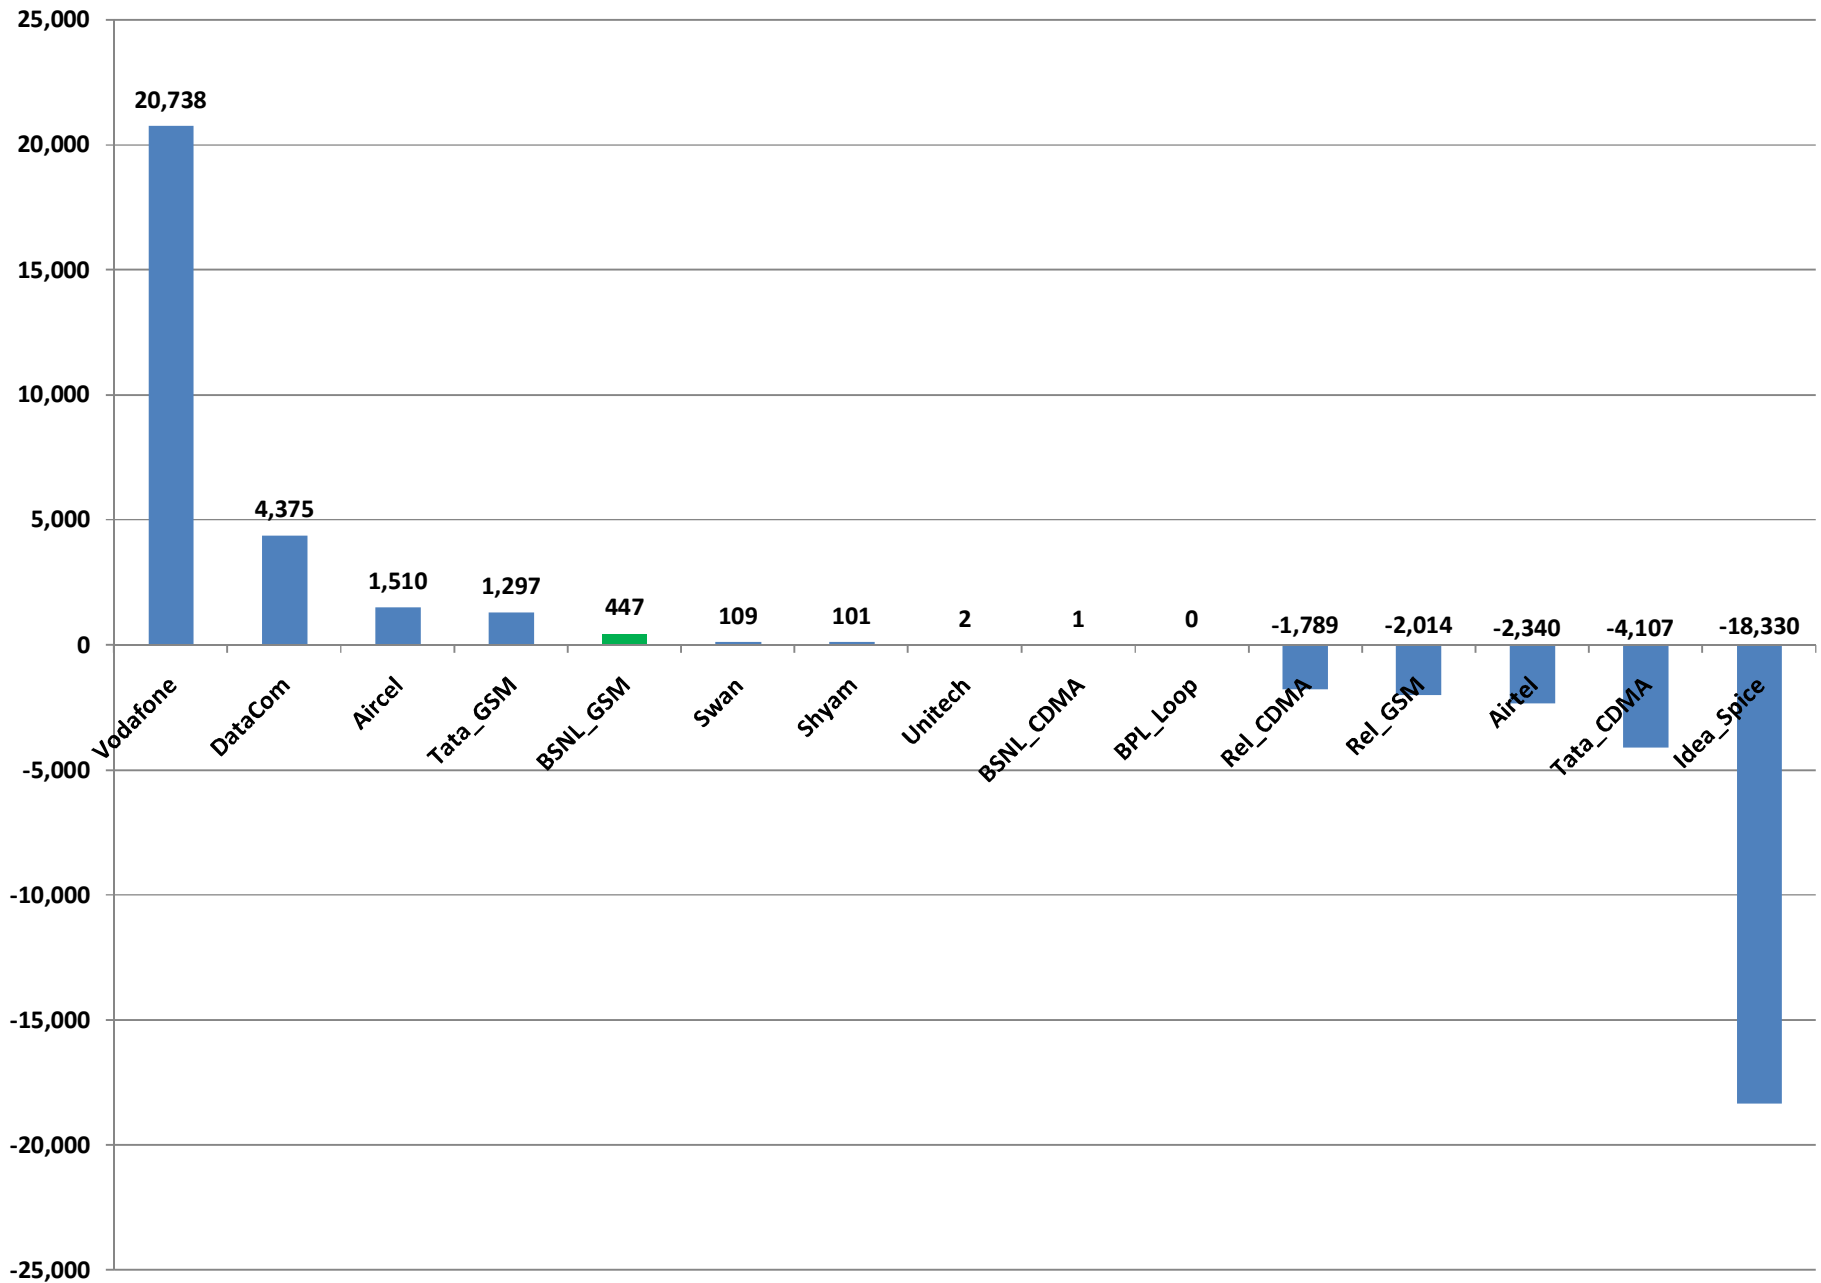

Haryana MNP Performance Status during month of Sep 2013