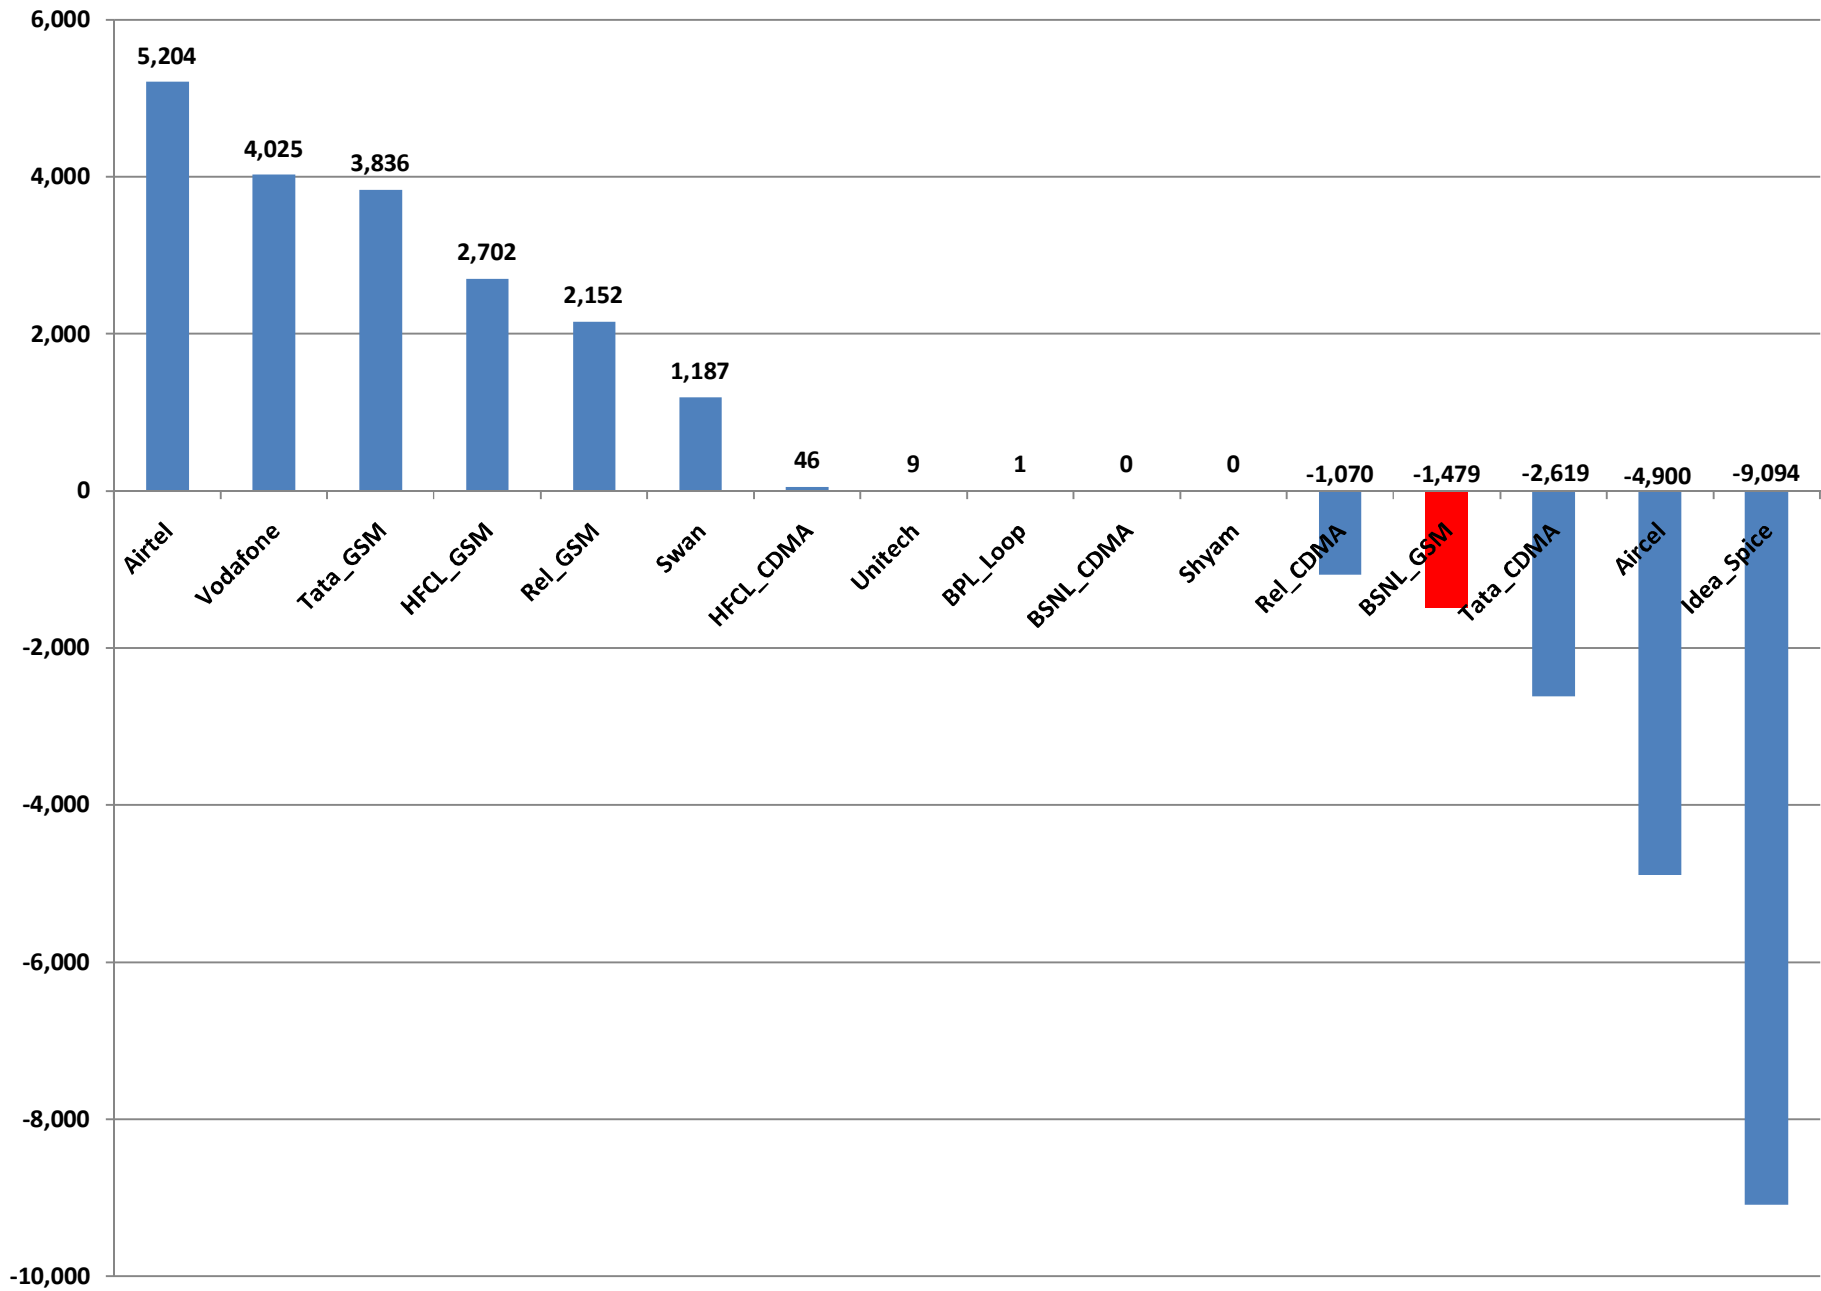

Punjab MNP Performance Status during month of Sep 2013