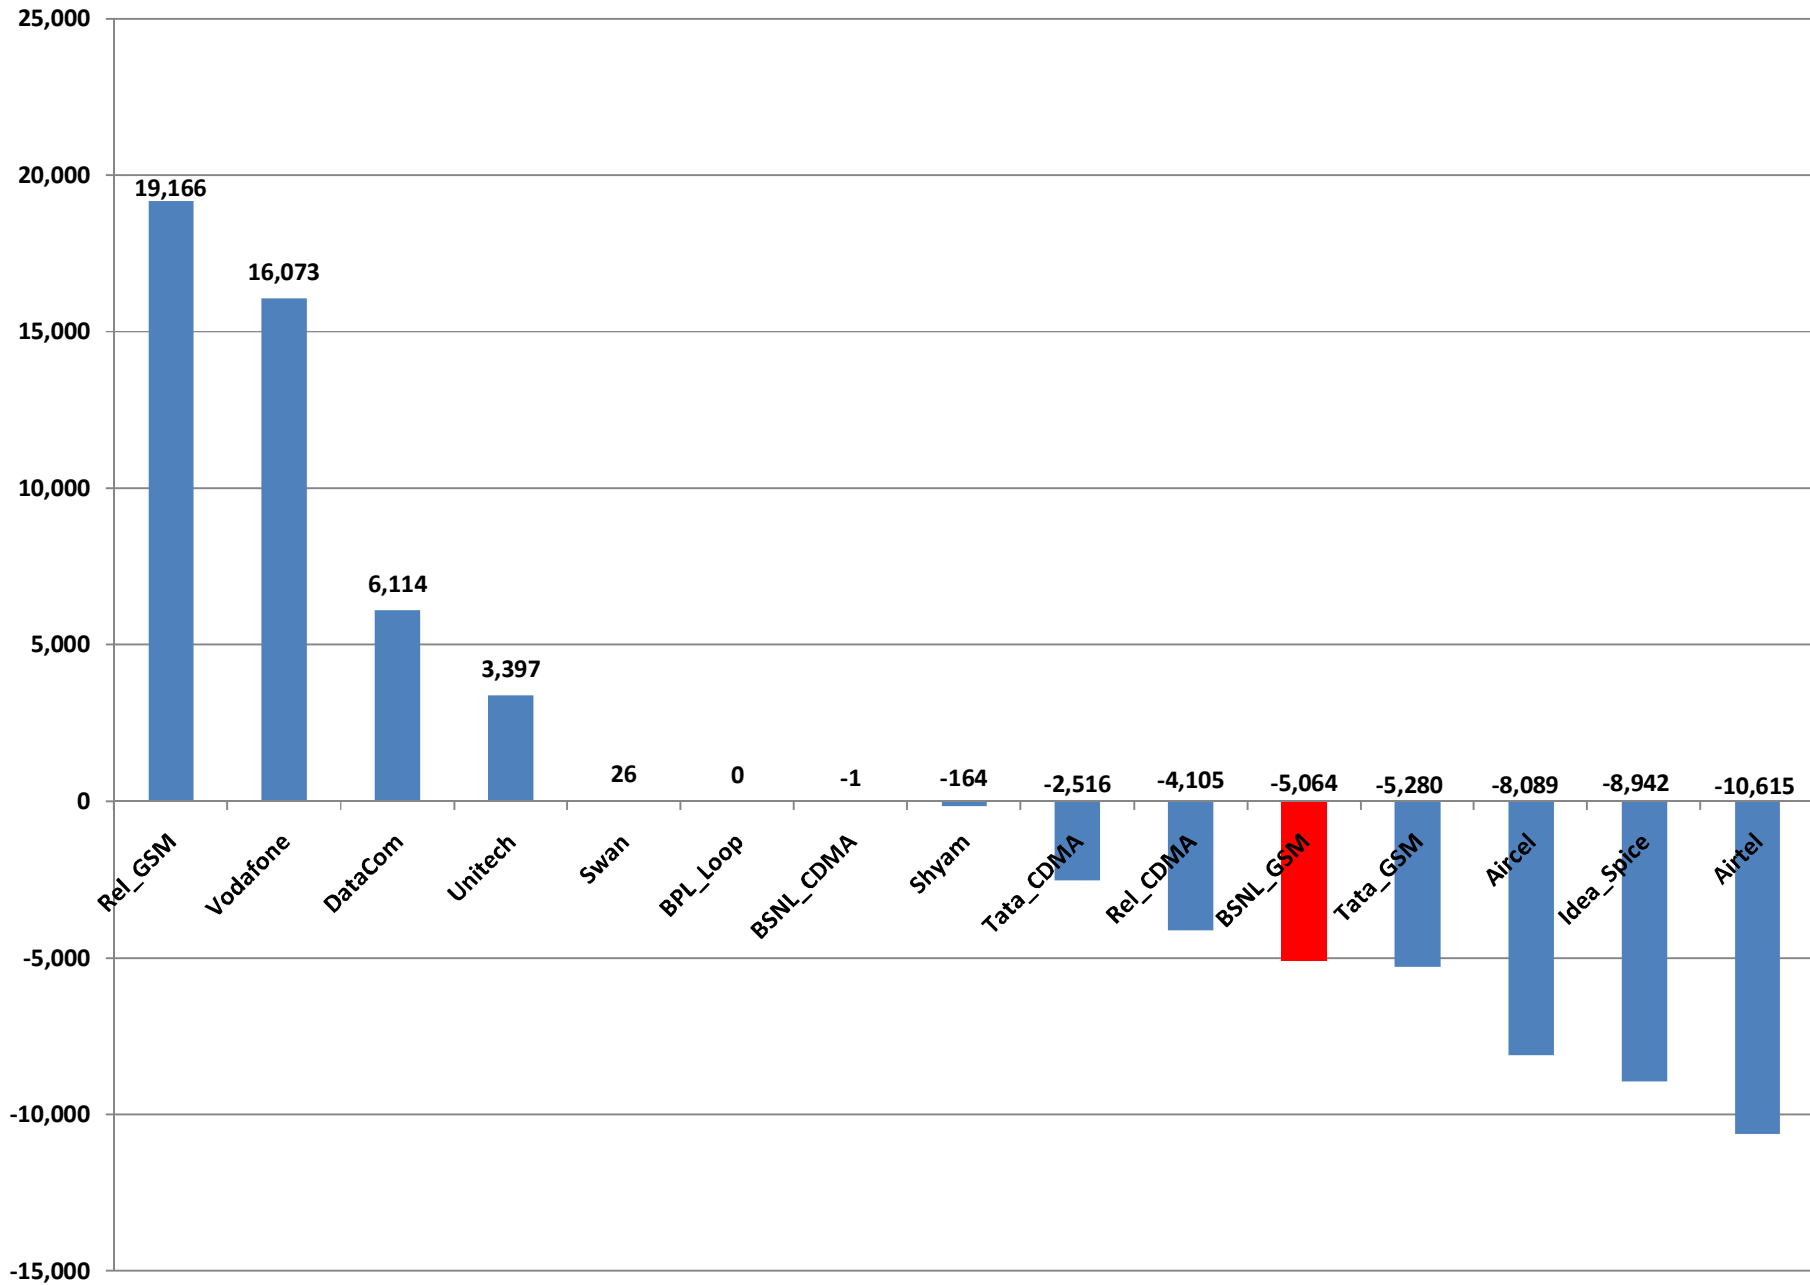

Gujarat MNP Performance Status during month of Sep 2013