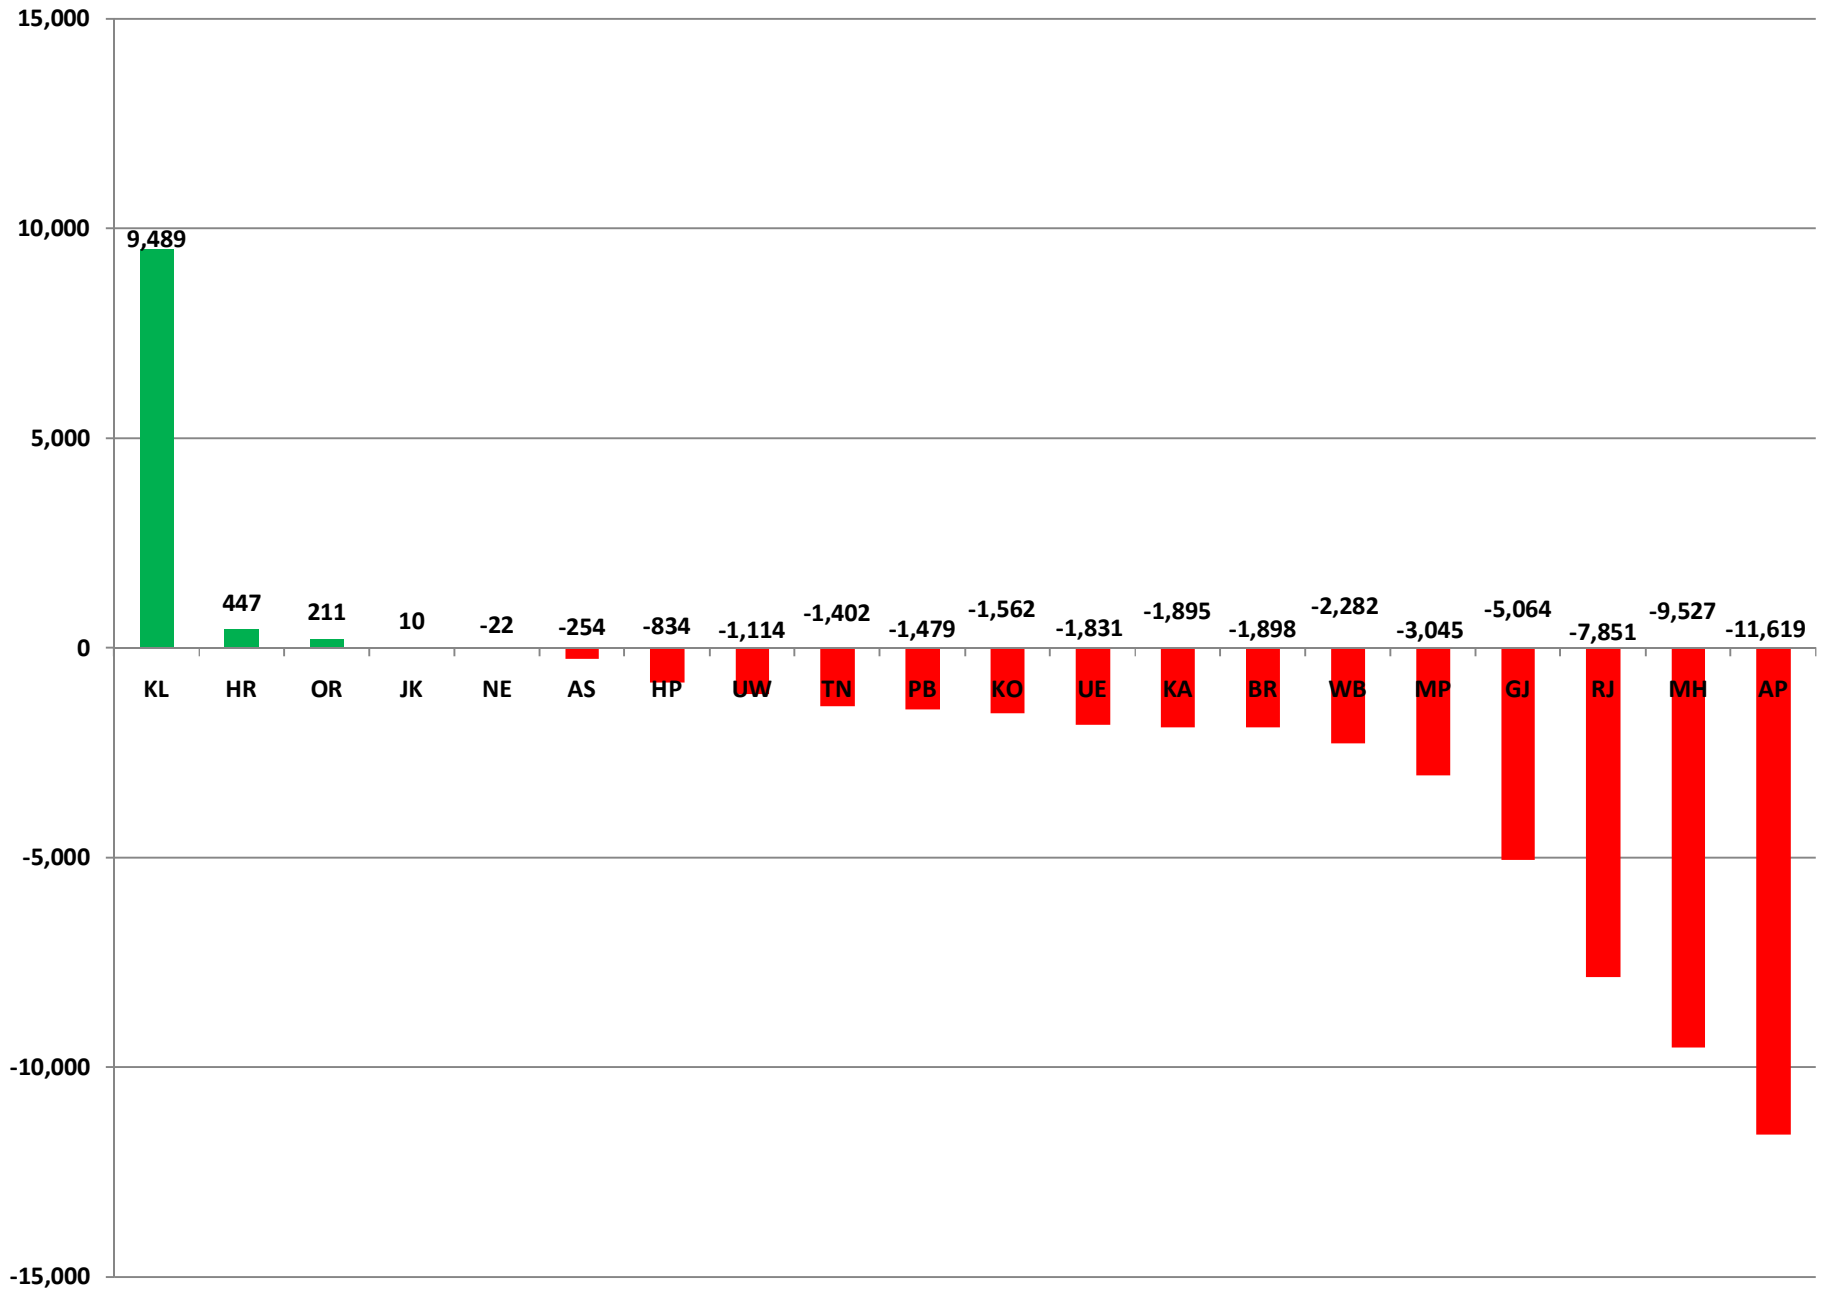

BSNL GSM MNP Performance Status during month of Sep 2013