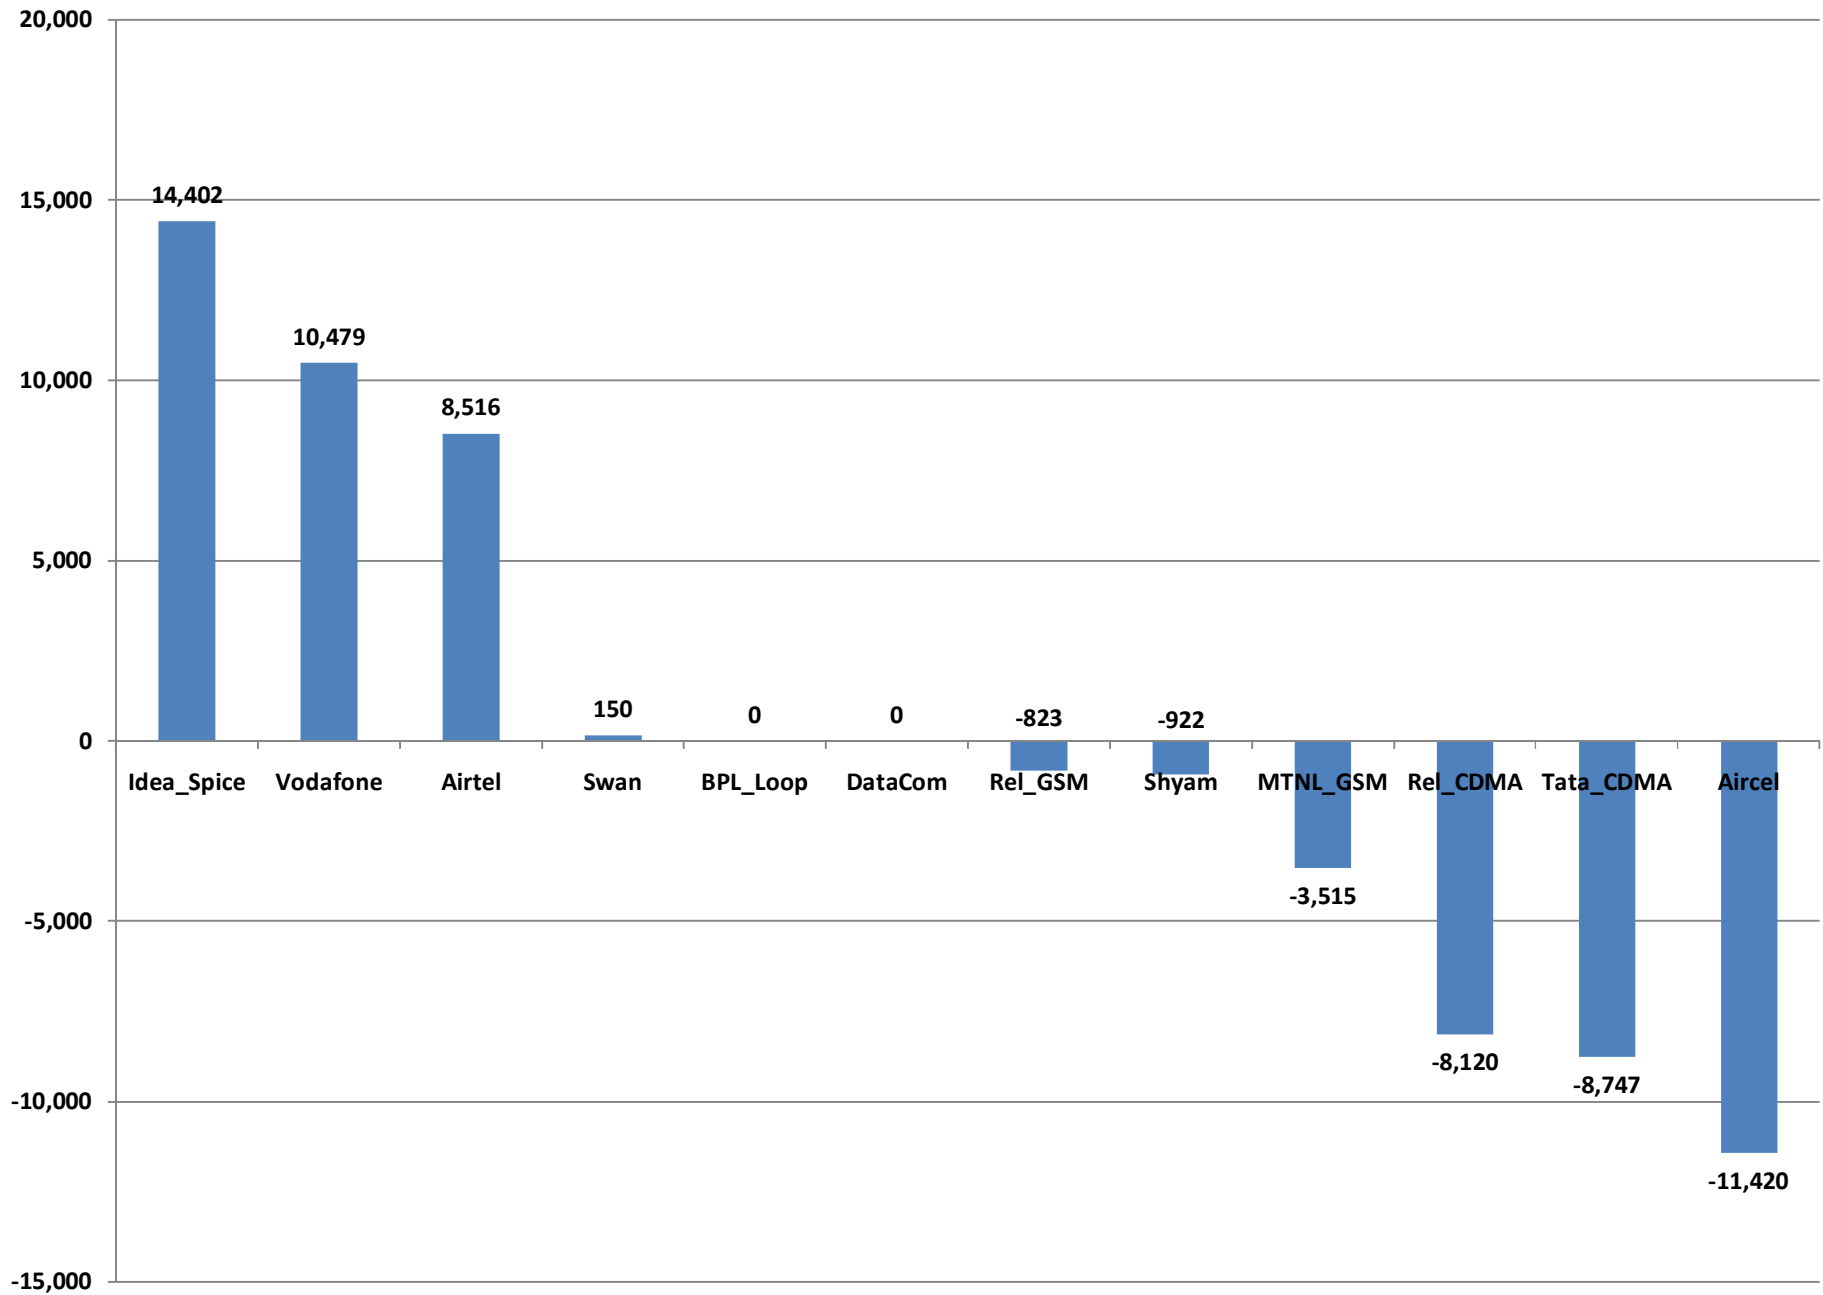

Delhi MNP Performance Status during month of Sep 2013