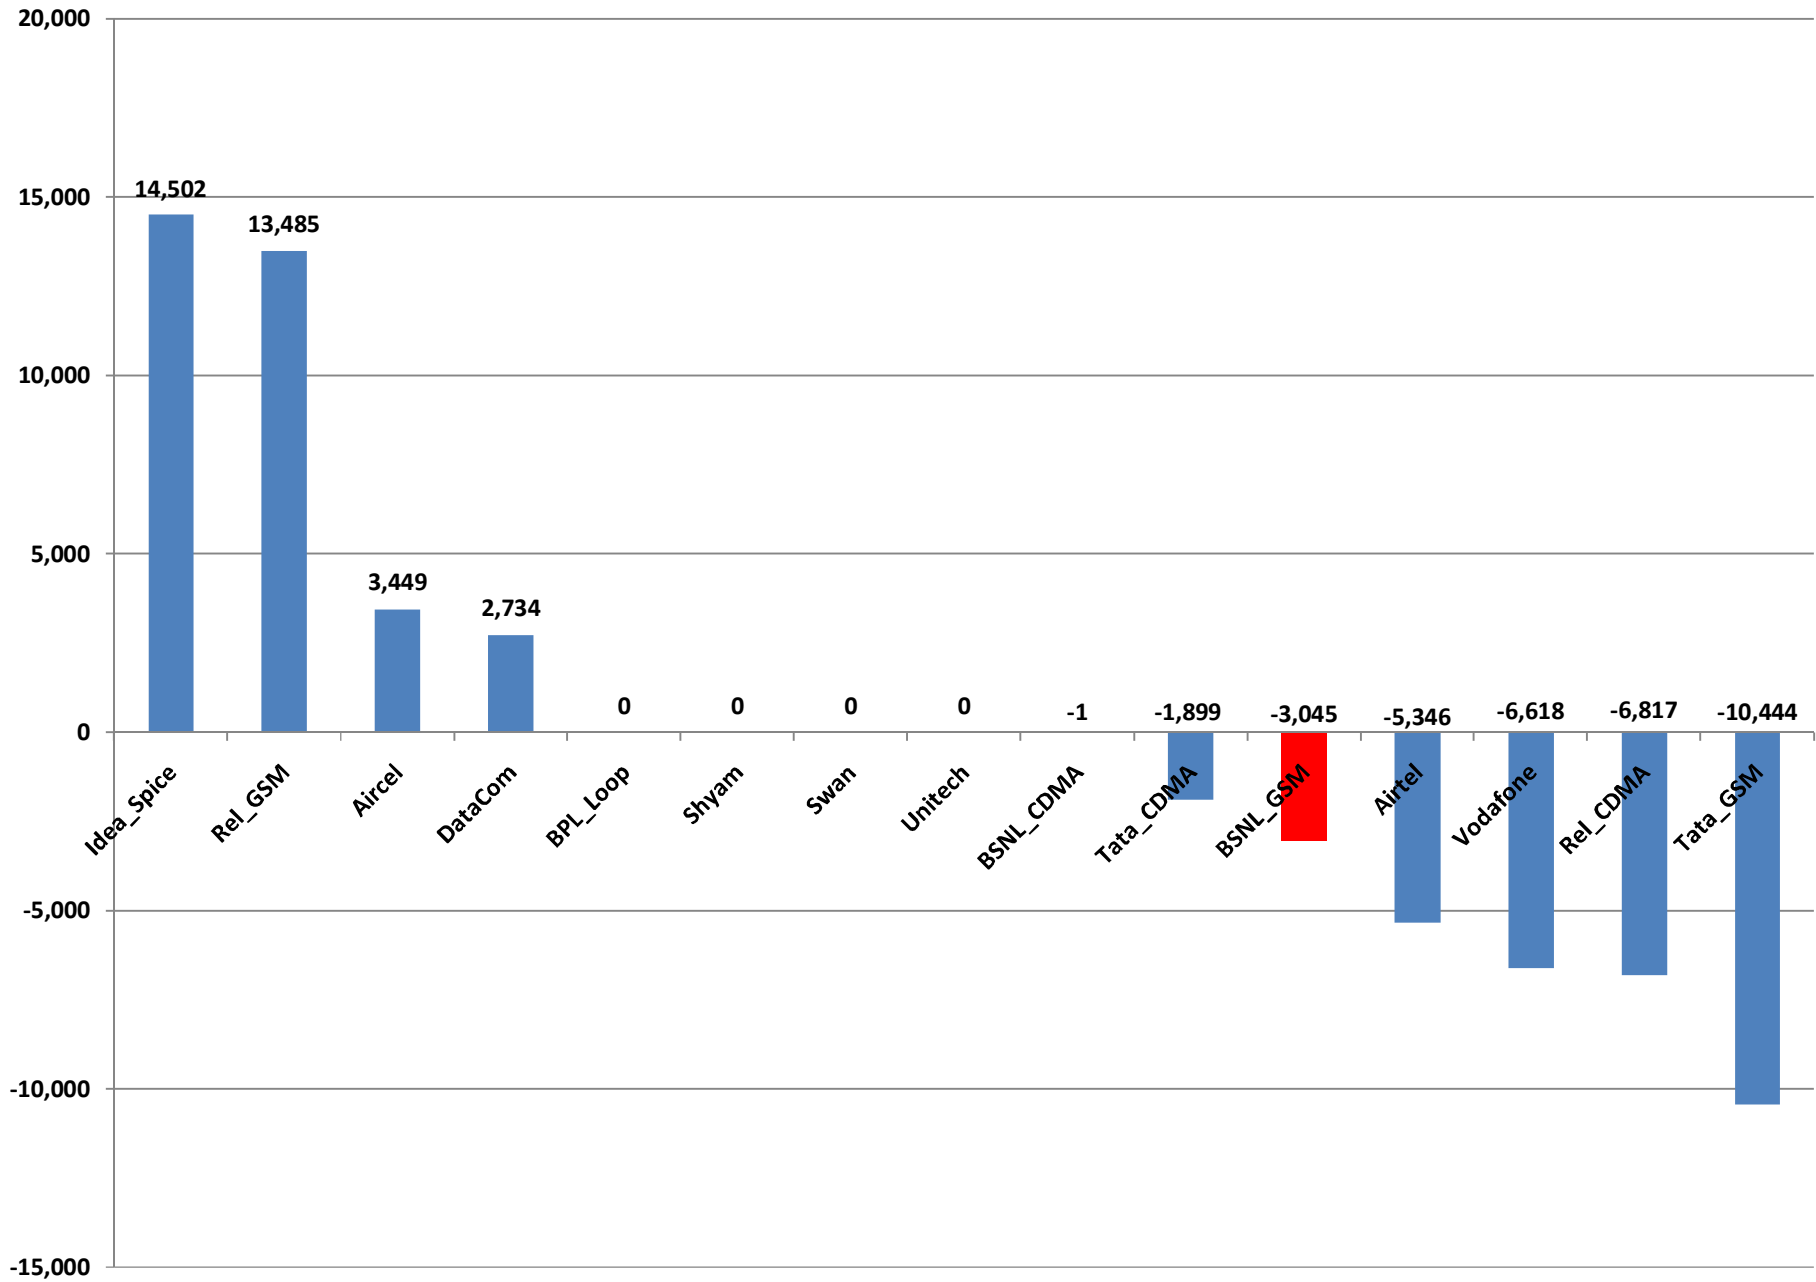

MP+ Chhattisgarh MNP Performance Status during month of Sep 2013