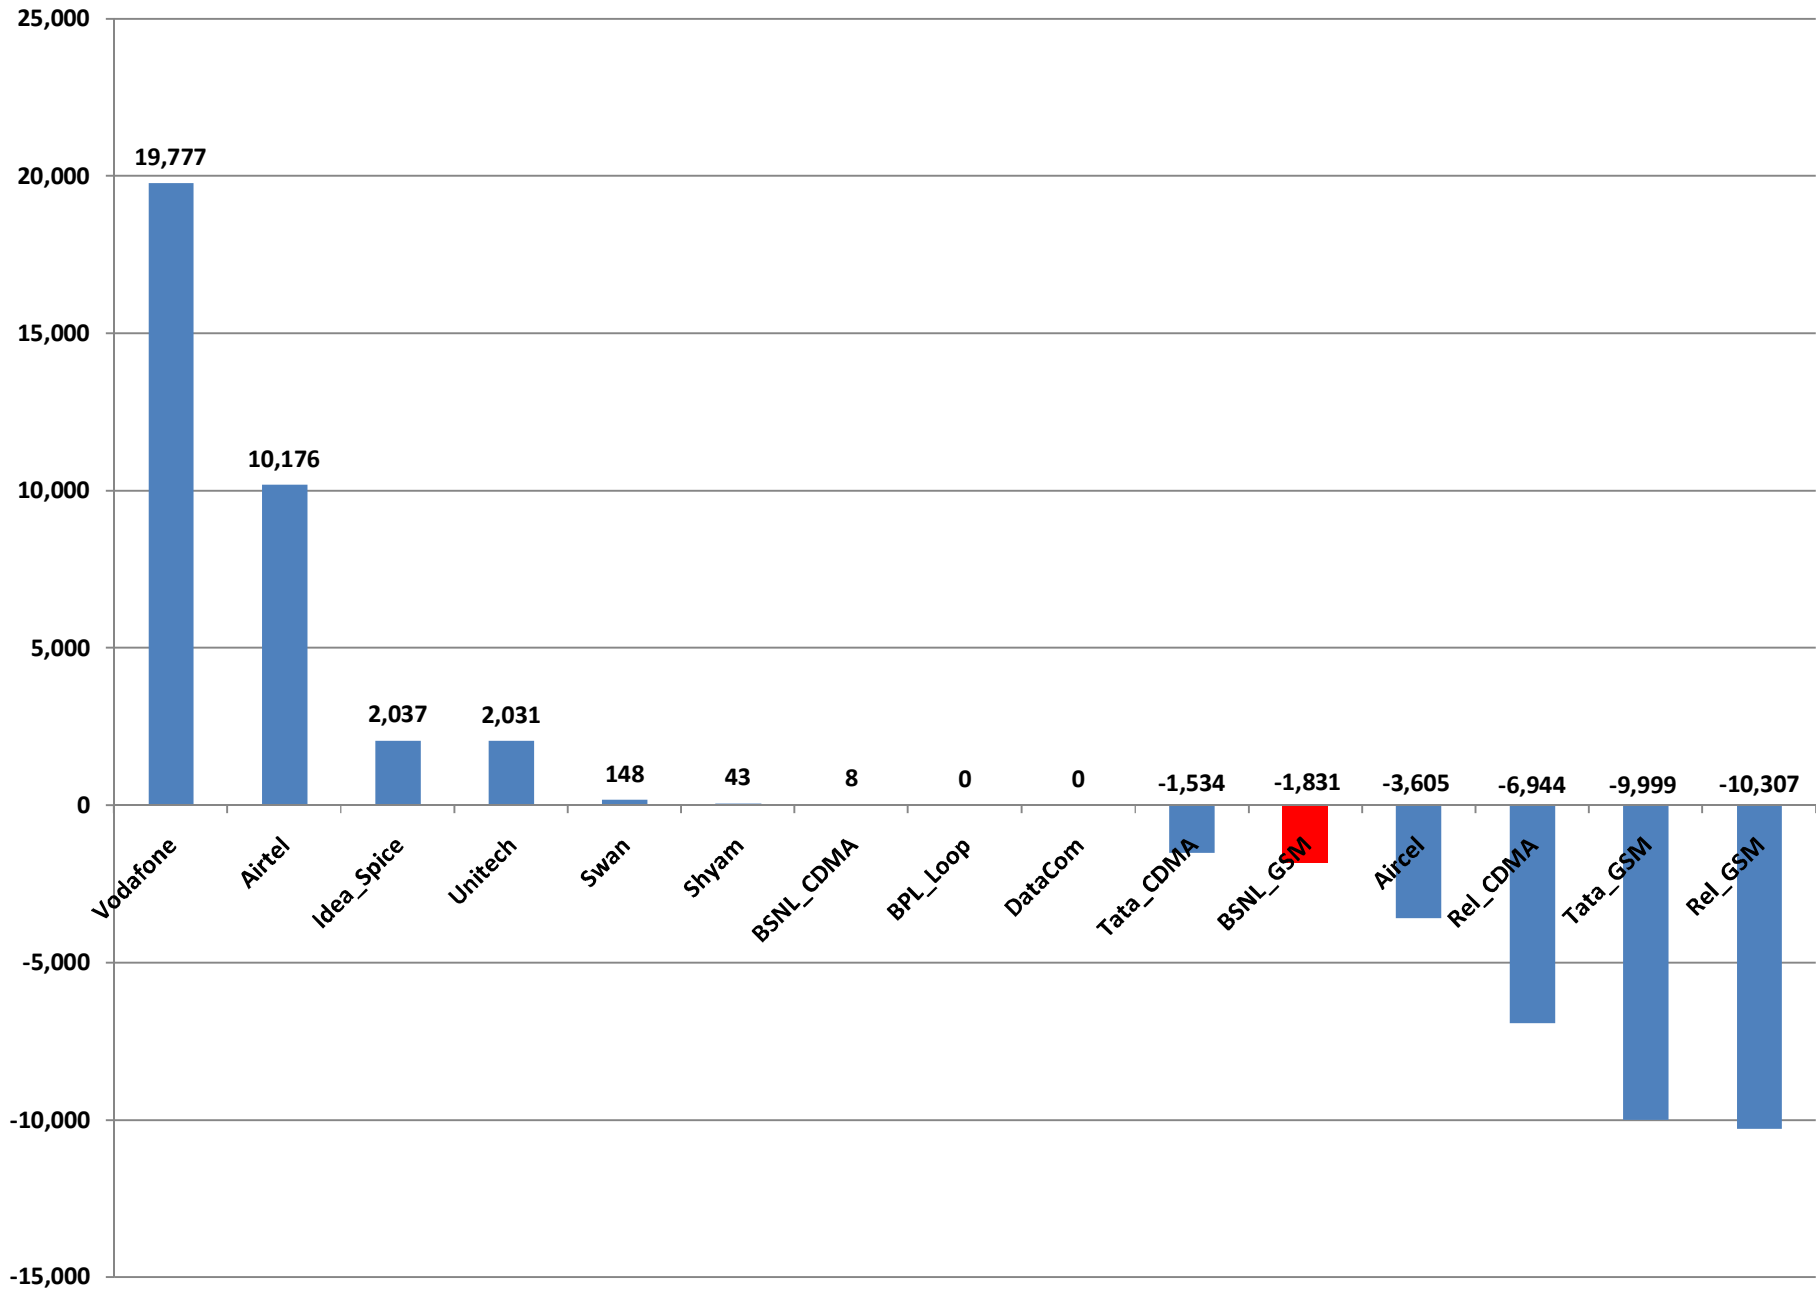

UP (E) MNP Performance Status during month of Sep 2013