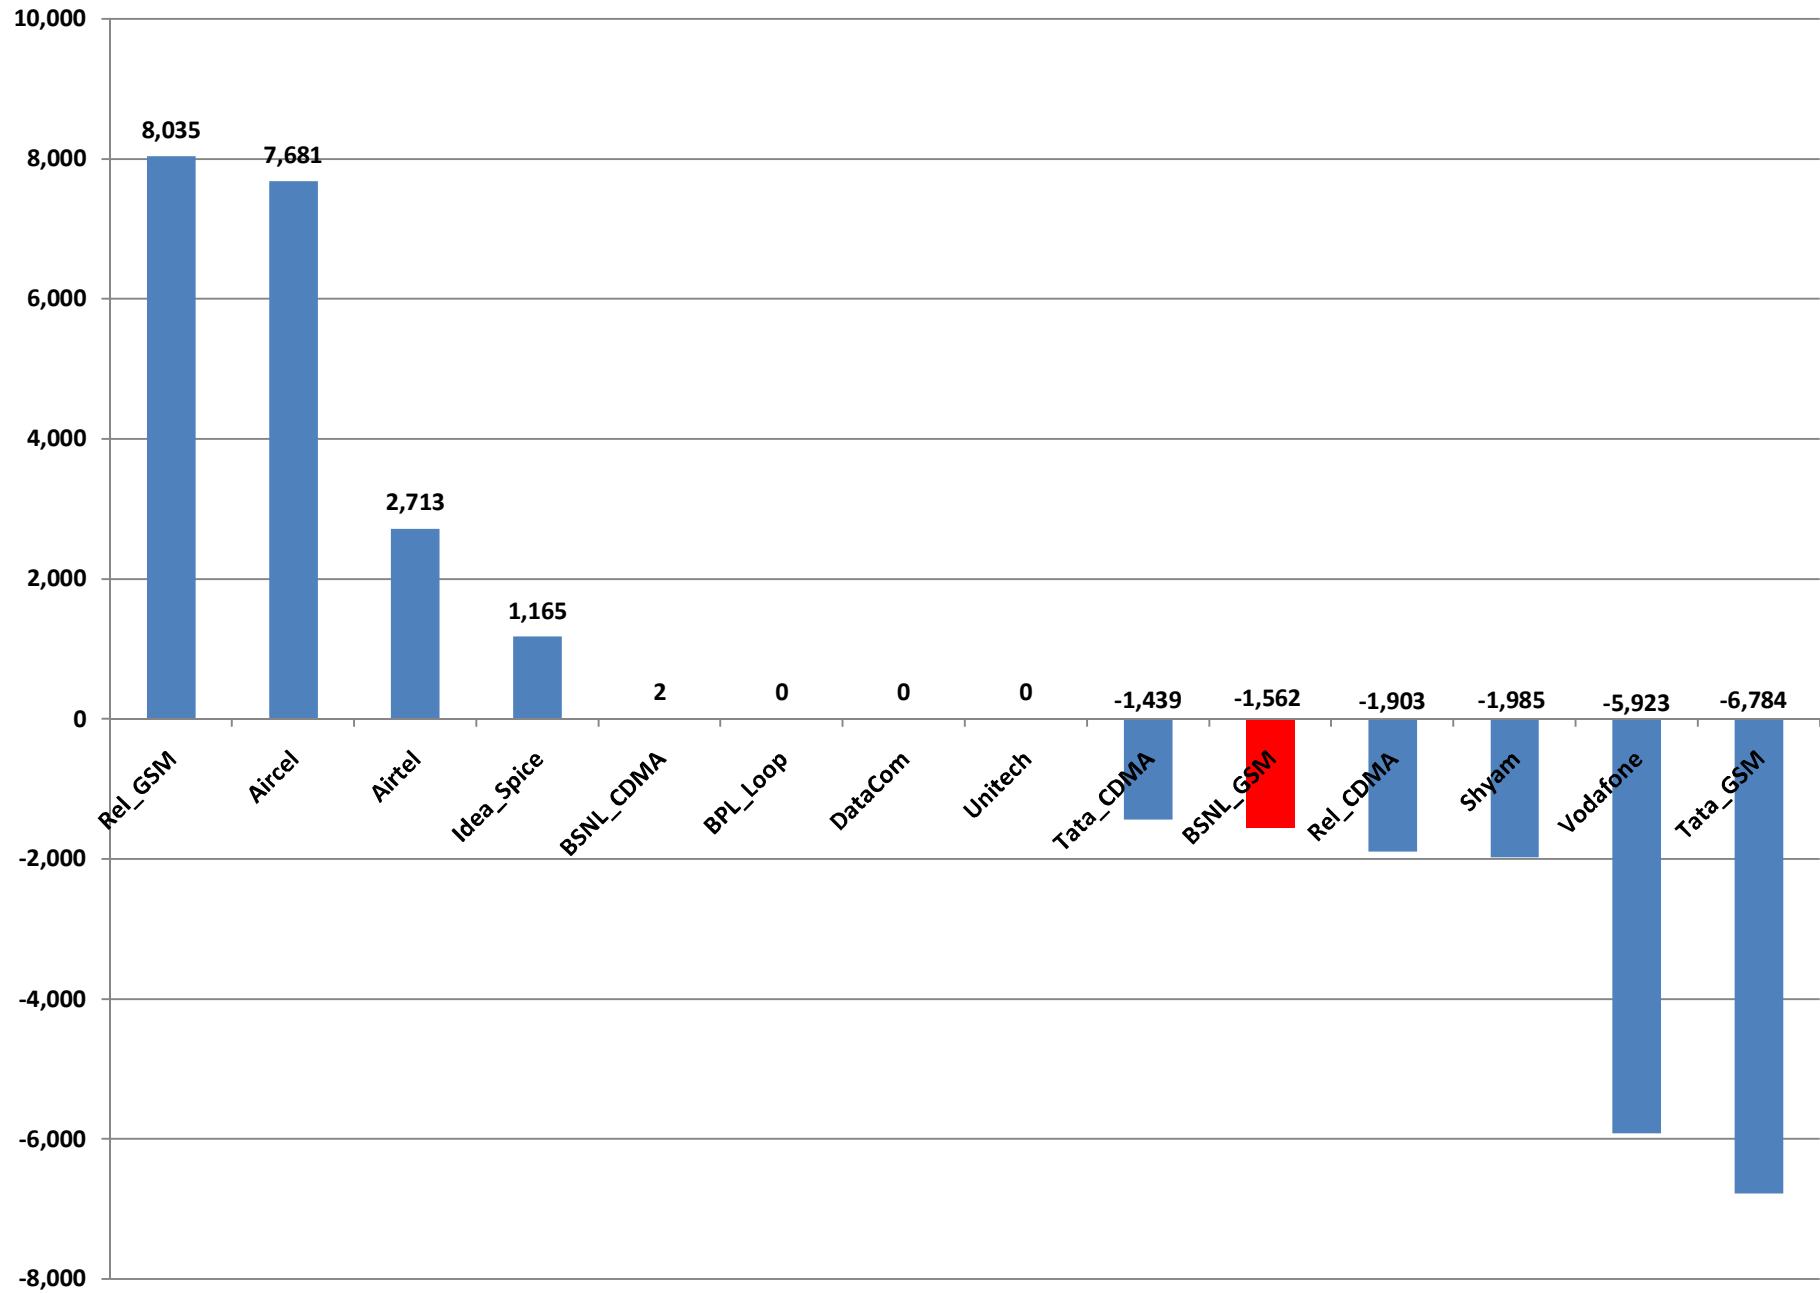

Kolkata MNP Performance Status during month of Sep 2013