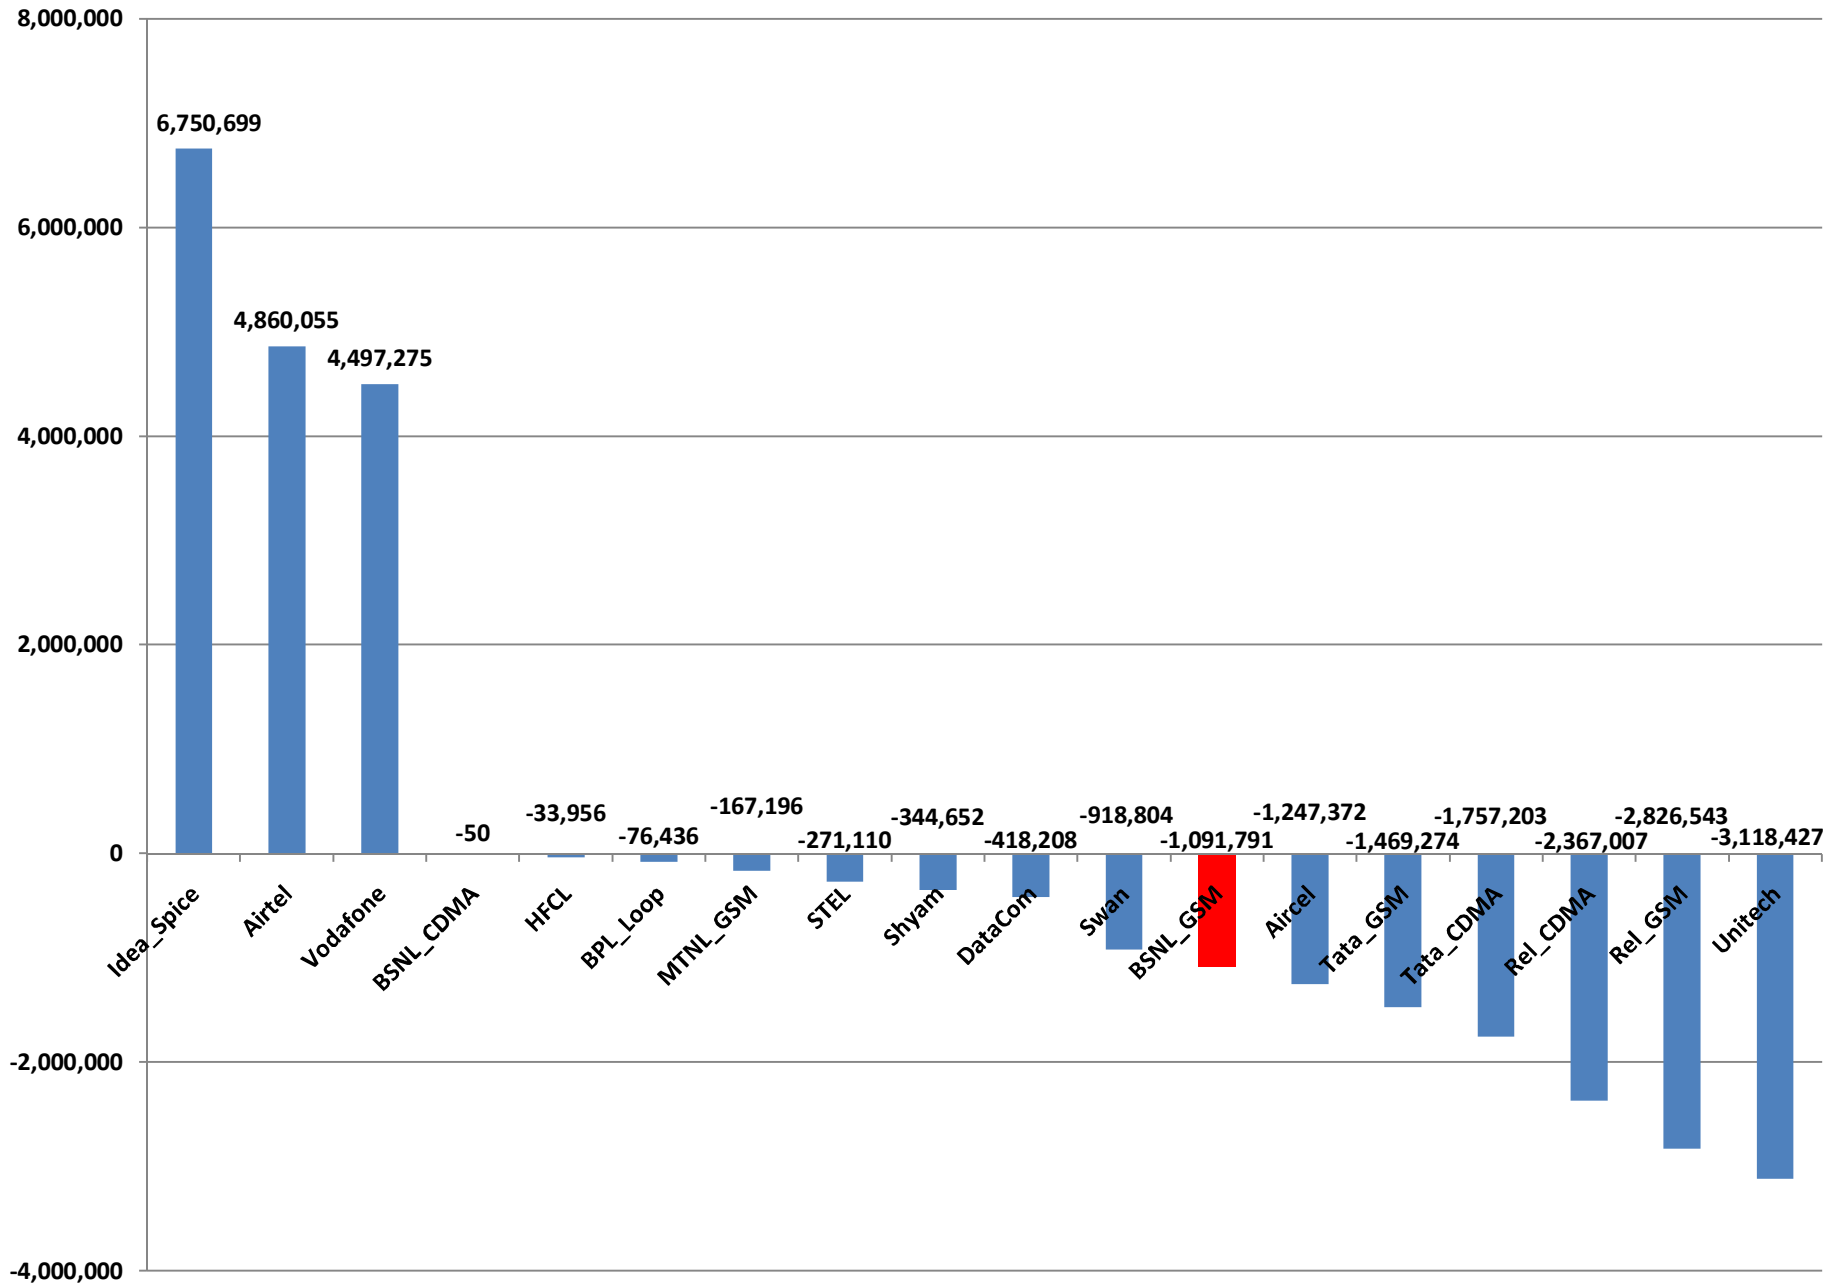

### All India Operator wise (Cummulative) Net Gain/Loss upto 30.09.2013