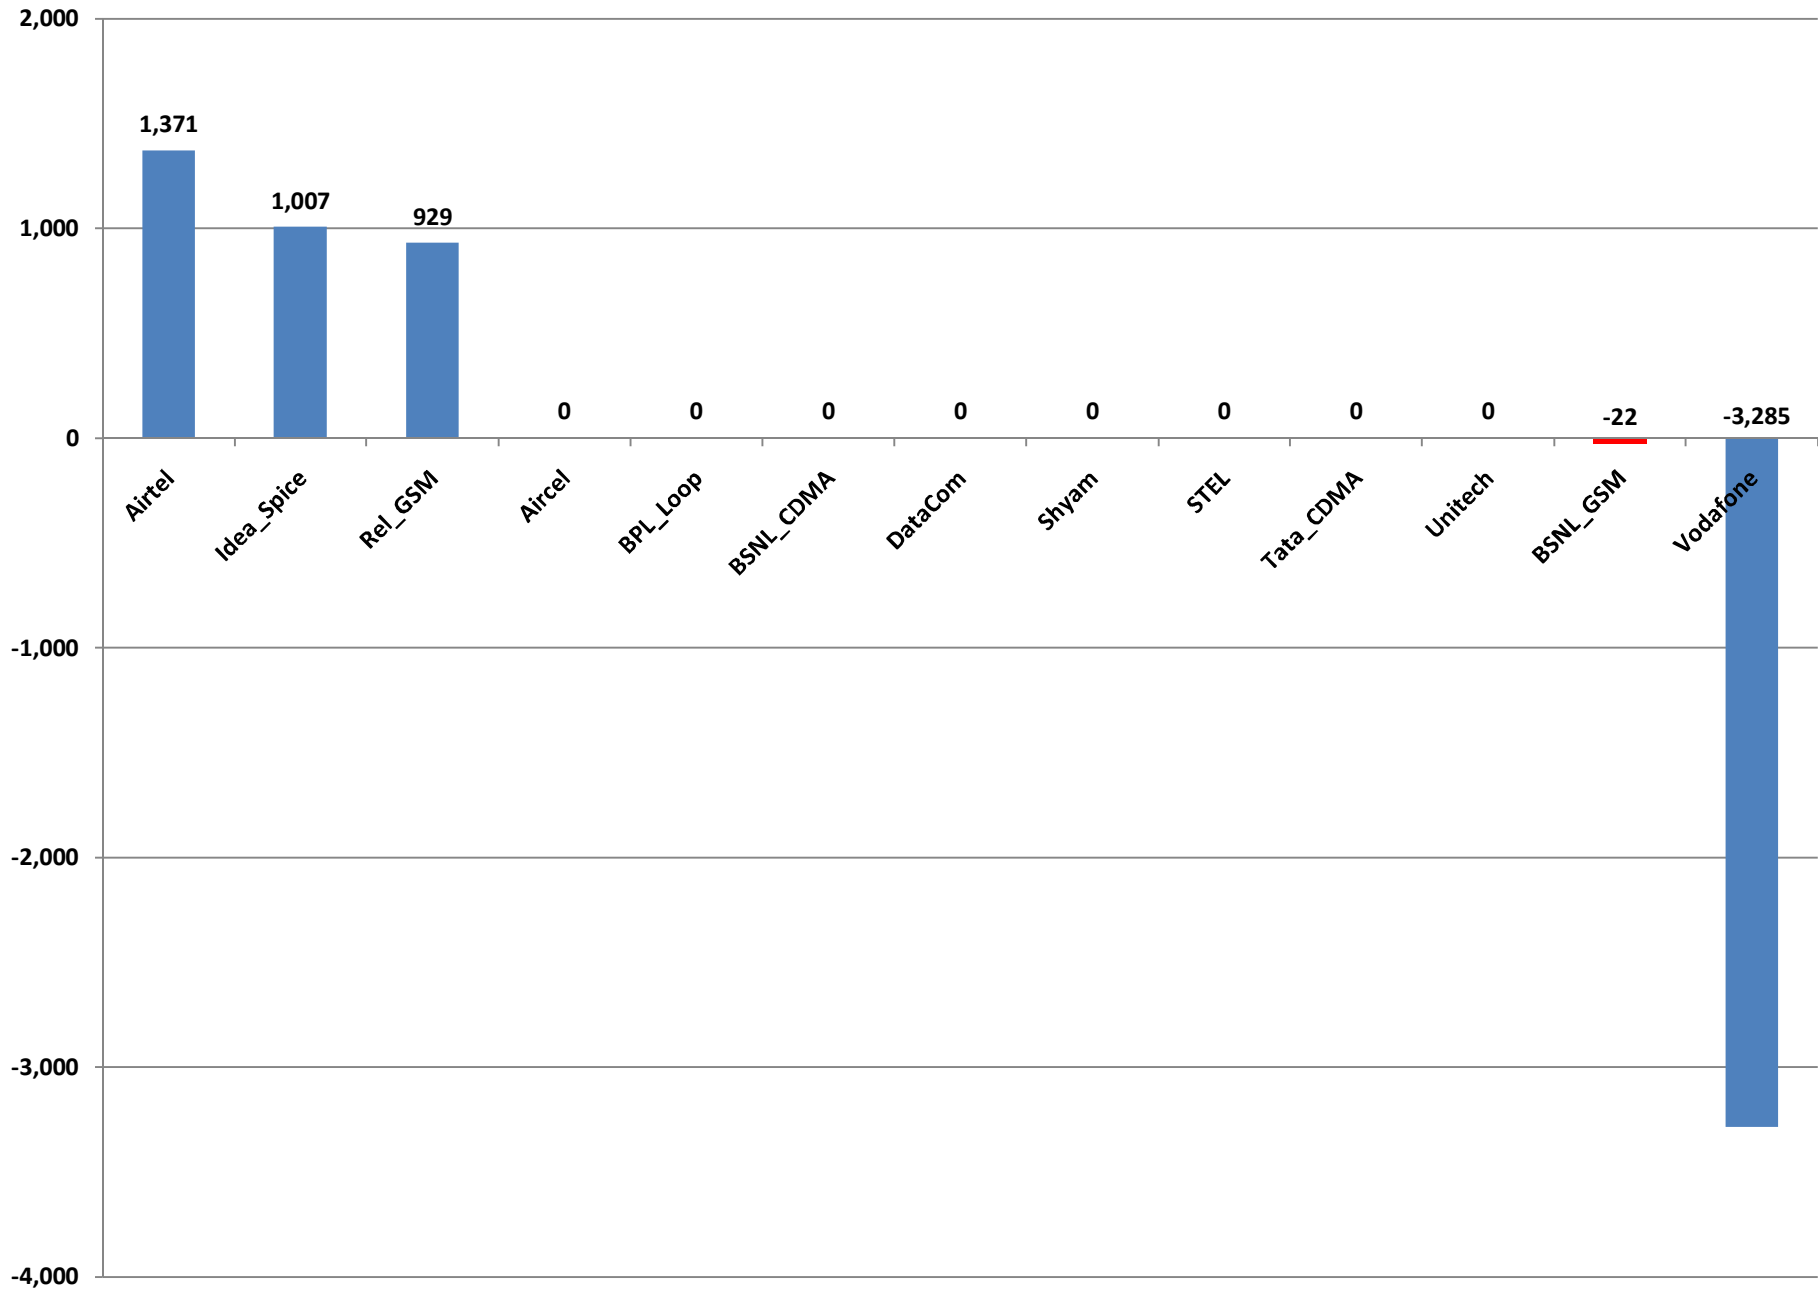

NE-I + NE-II MNP Performance Status during month of Sep 2013