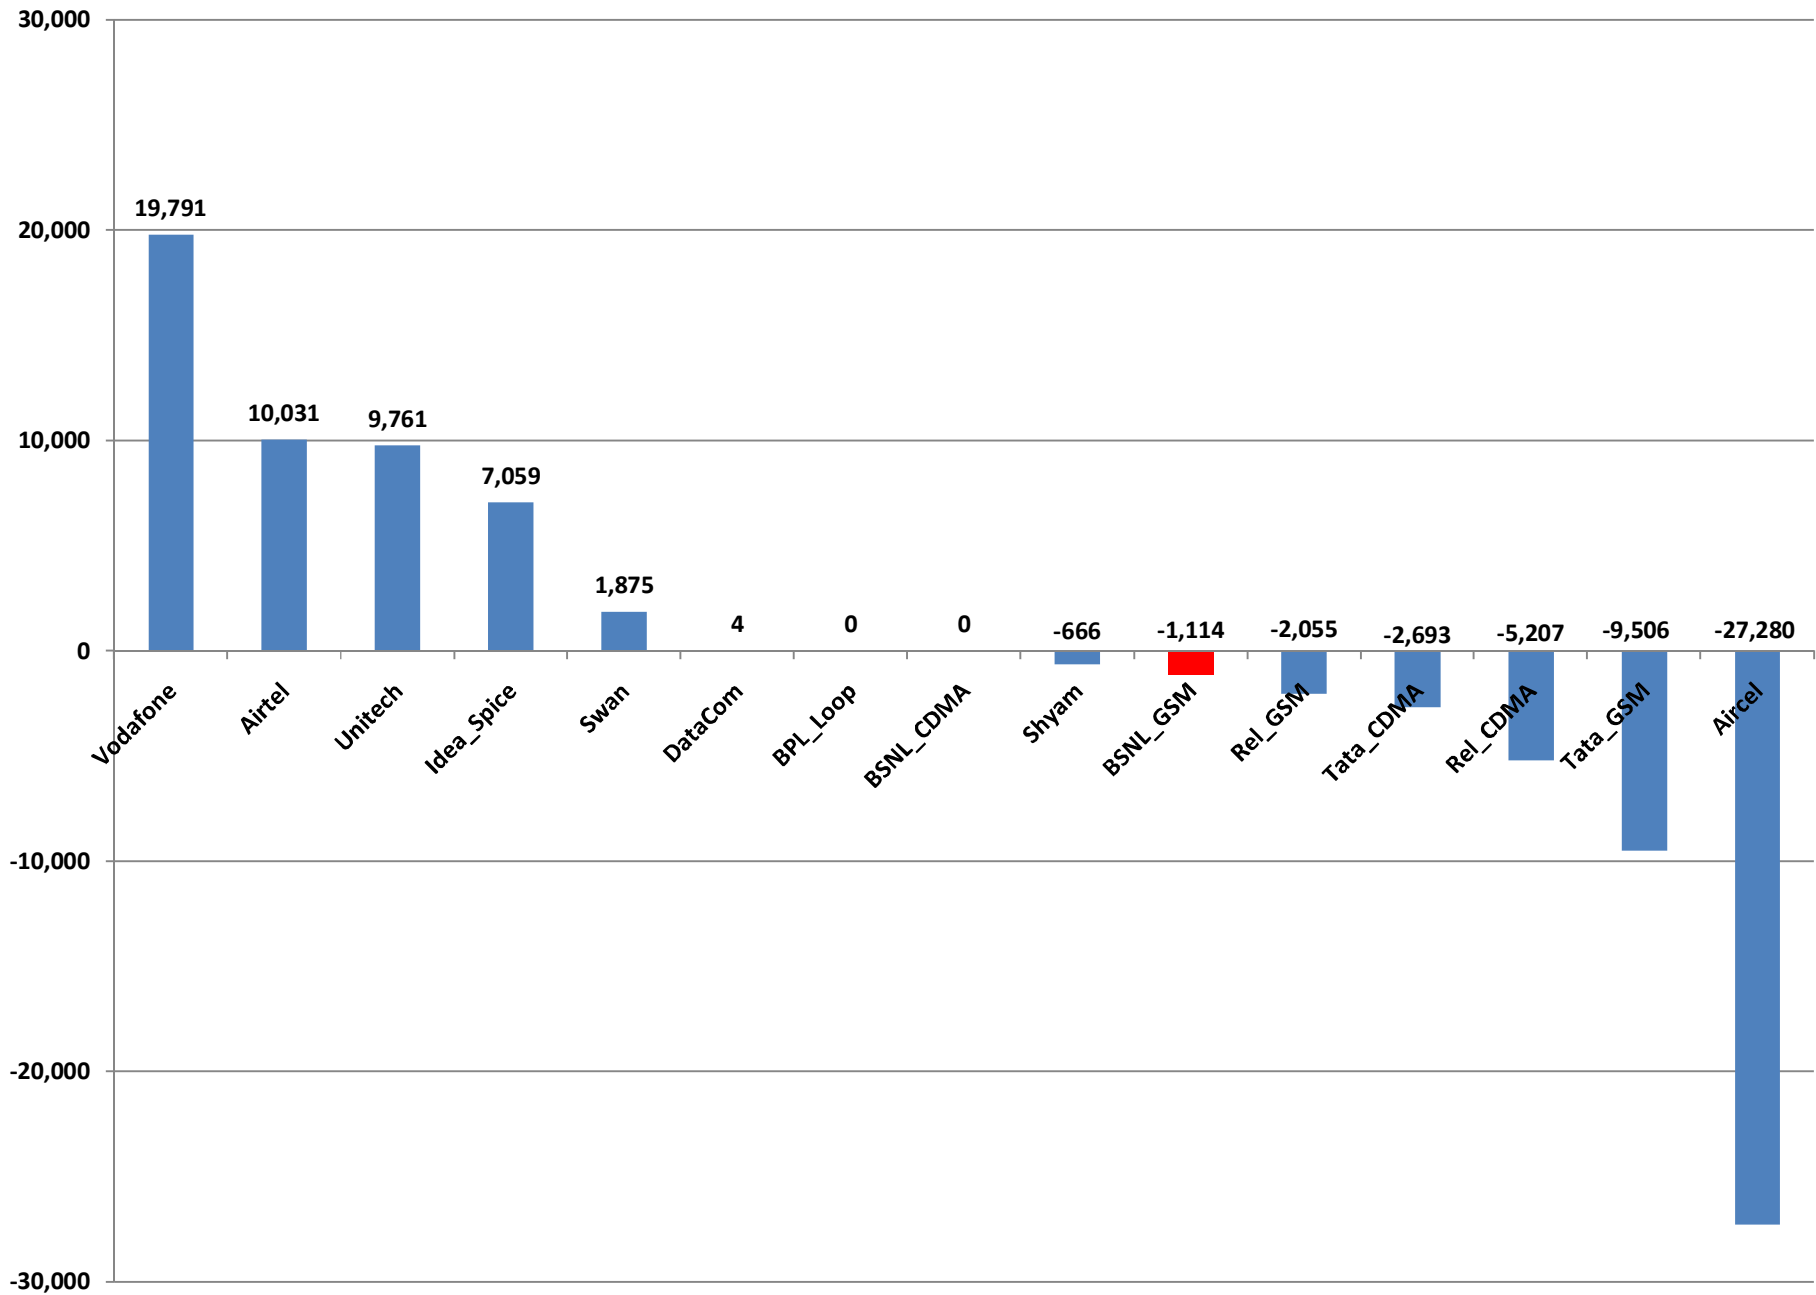

UP (W) + UTT MNP Performance Status during month of Sep 2013