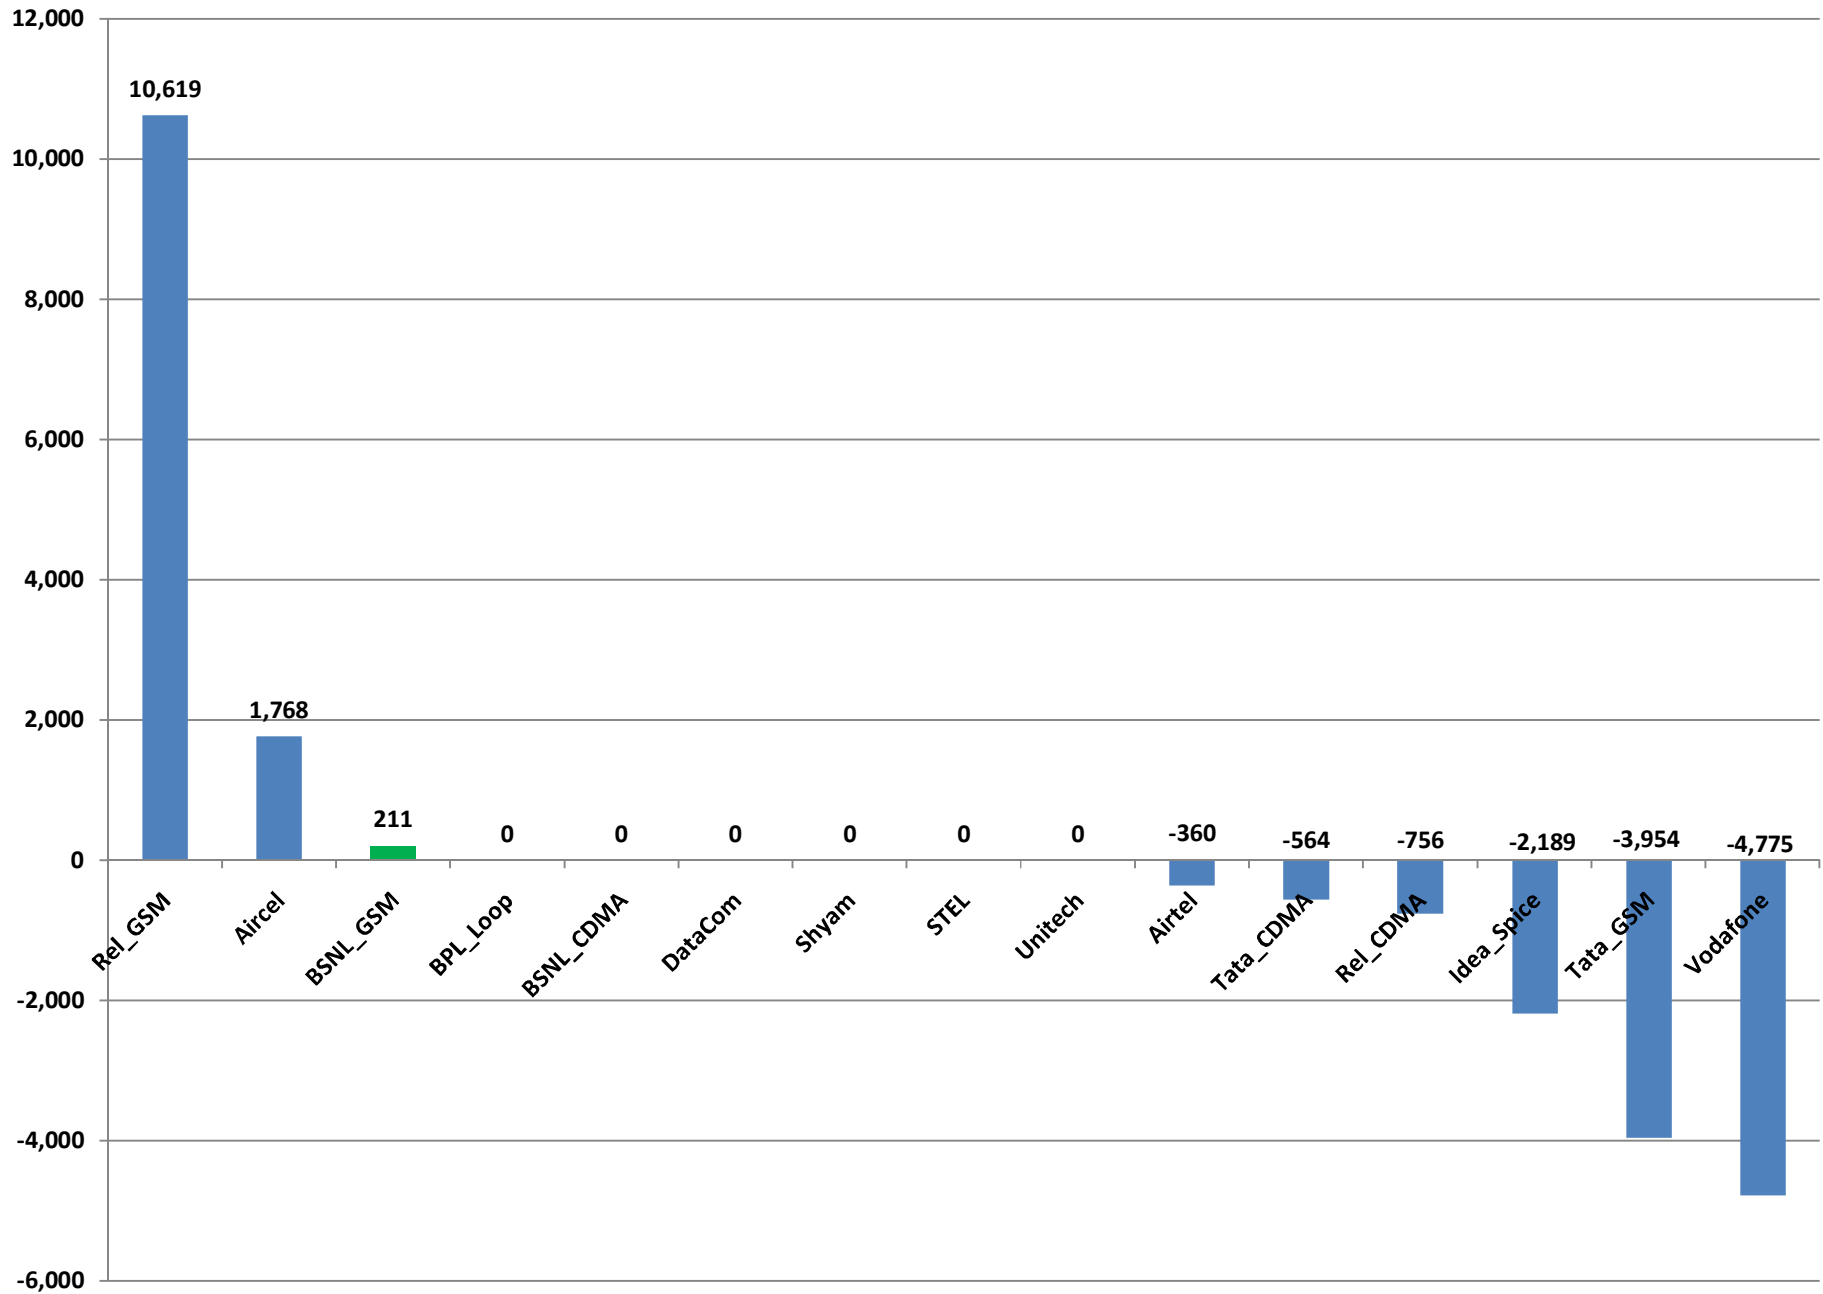

Orissa MNP Performance Status during month of Sep 2013