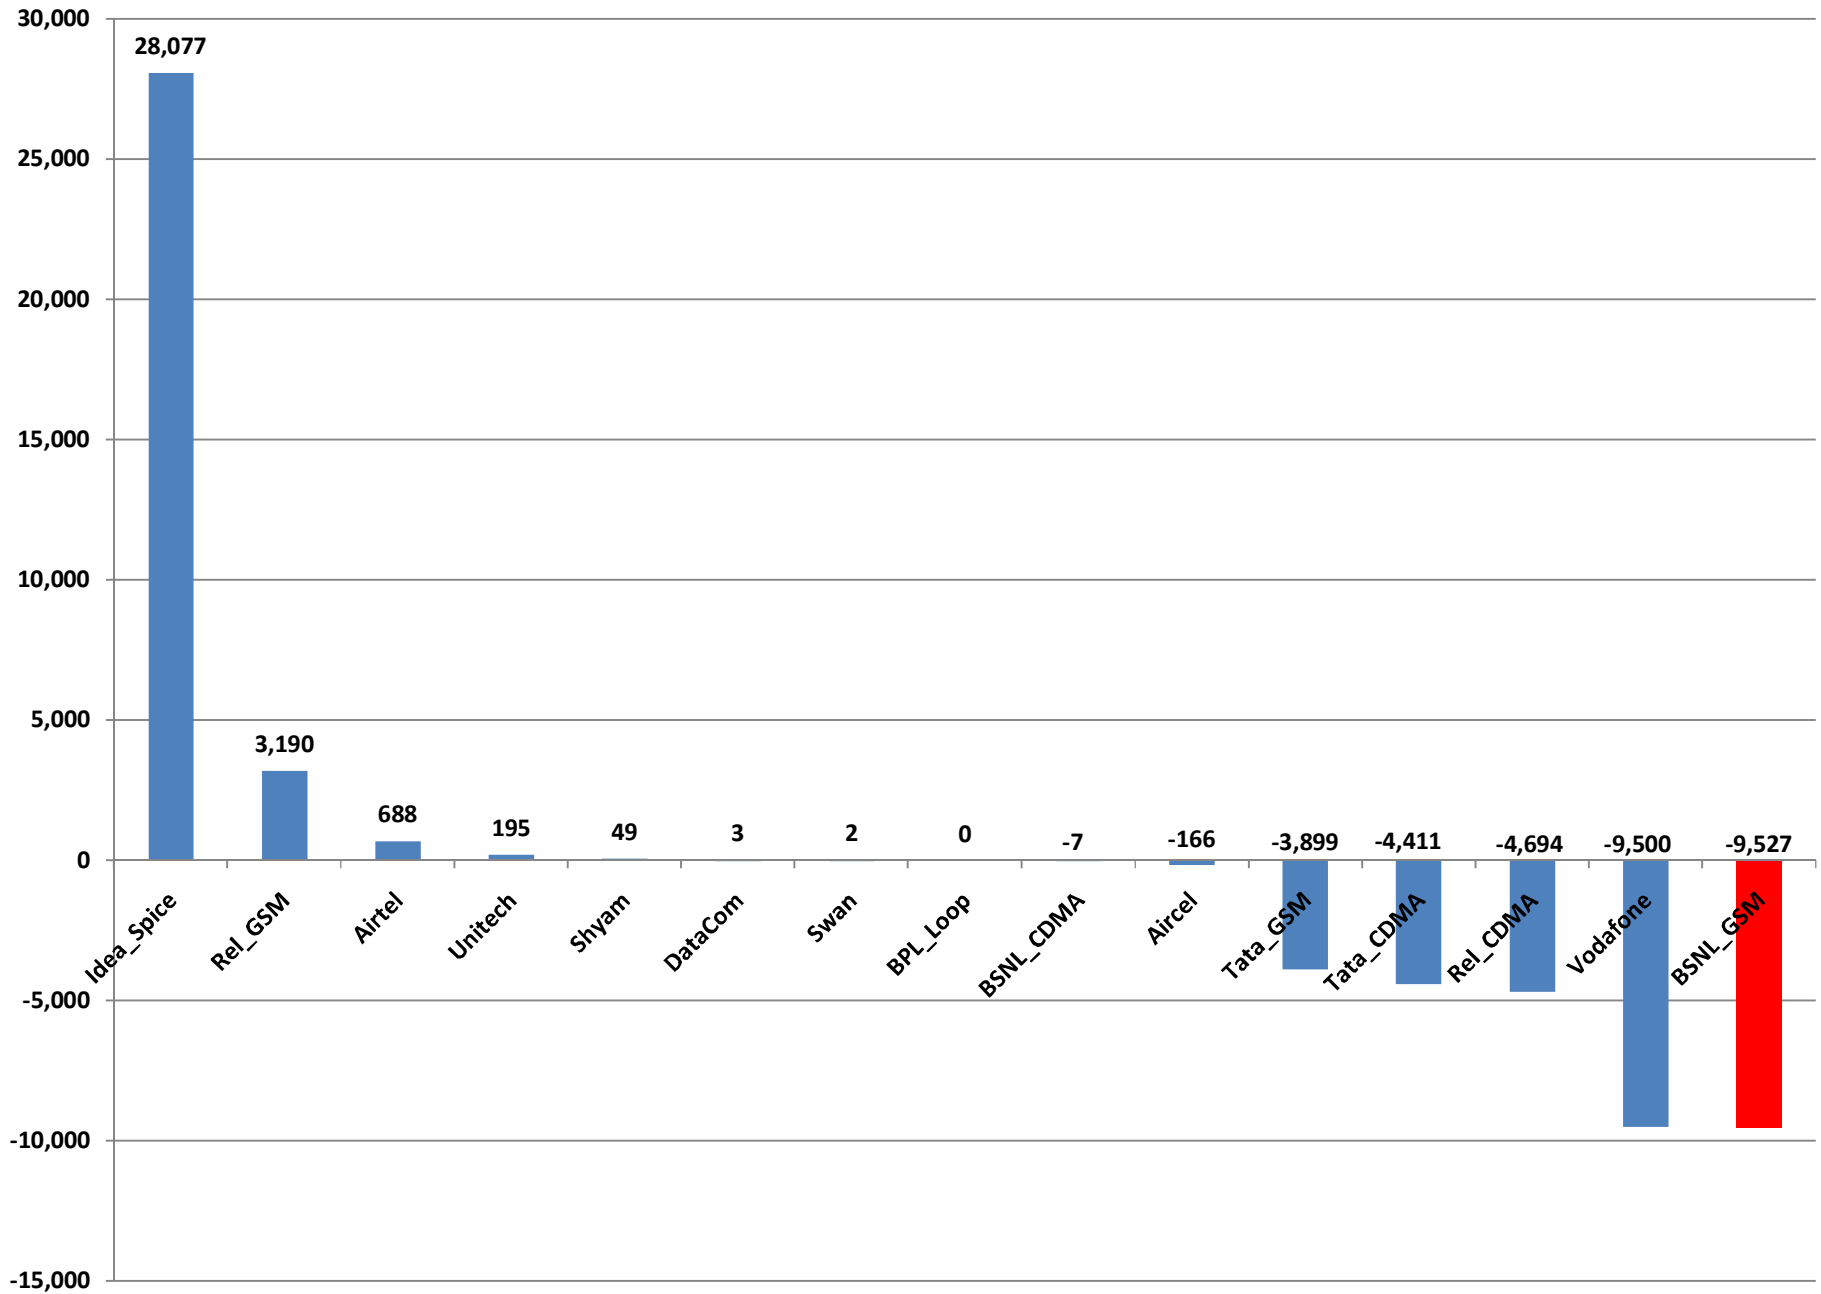

Maharashtra MNP Performance Status during month of Sep 2013