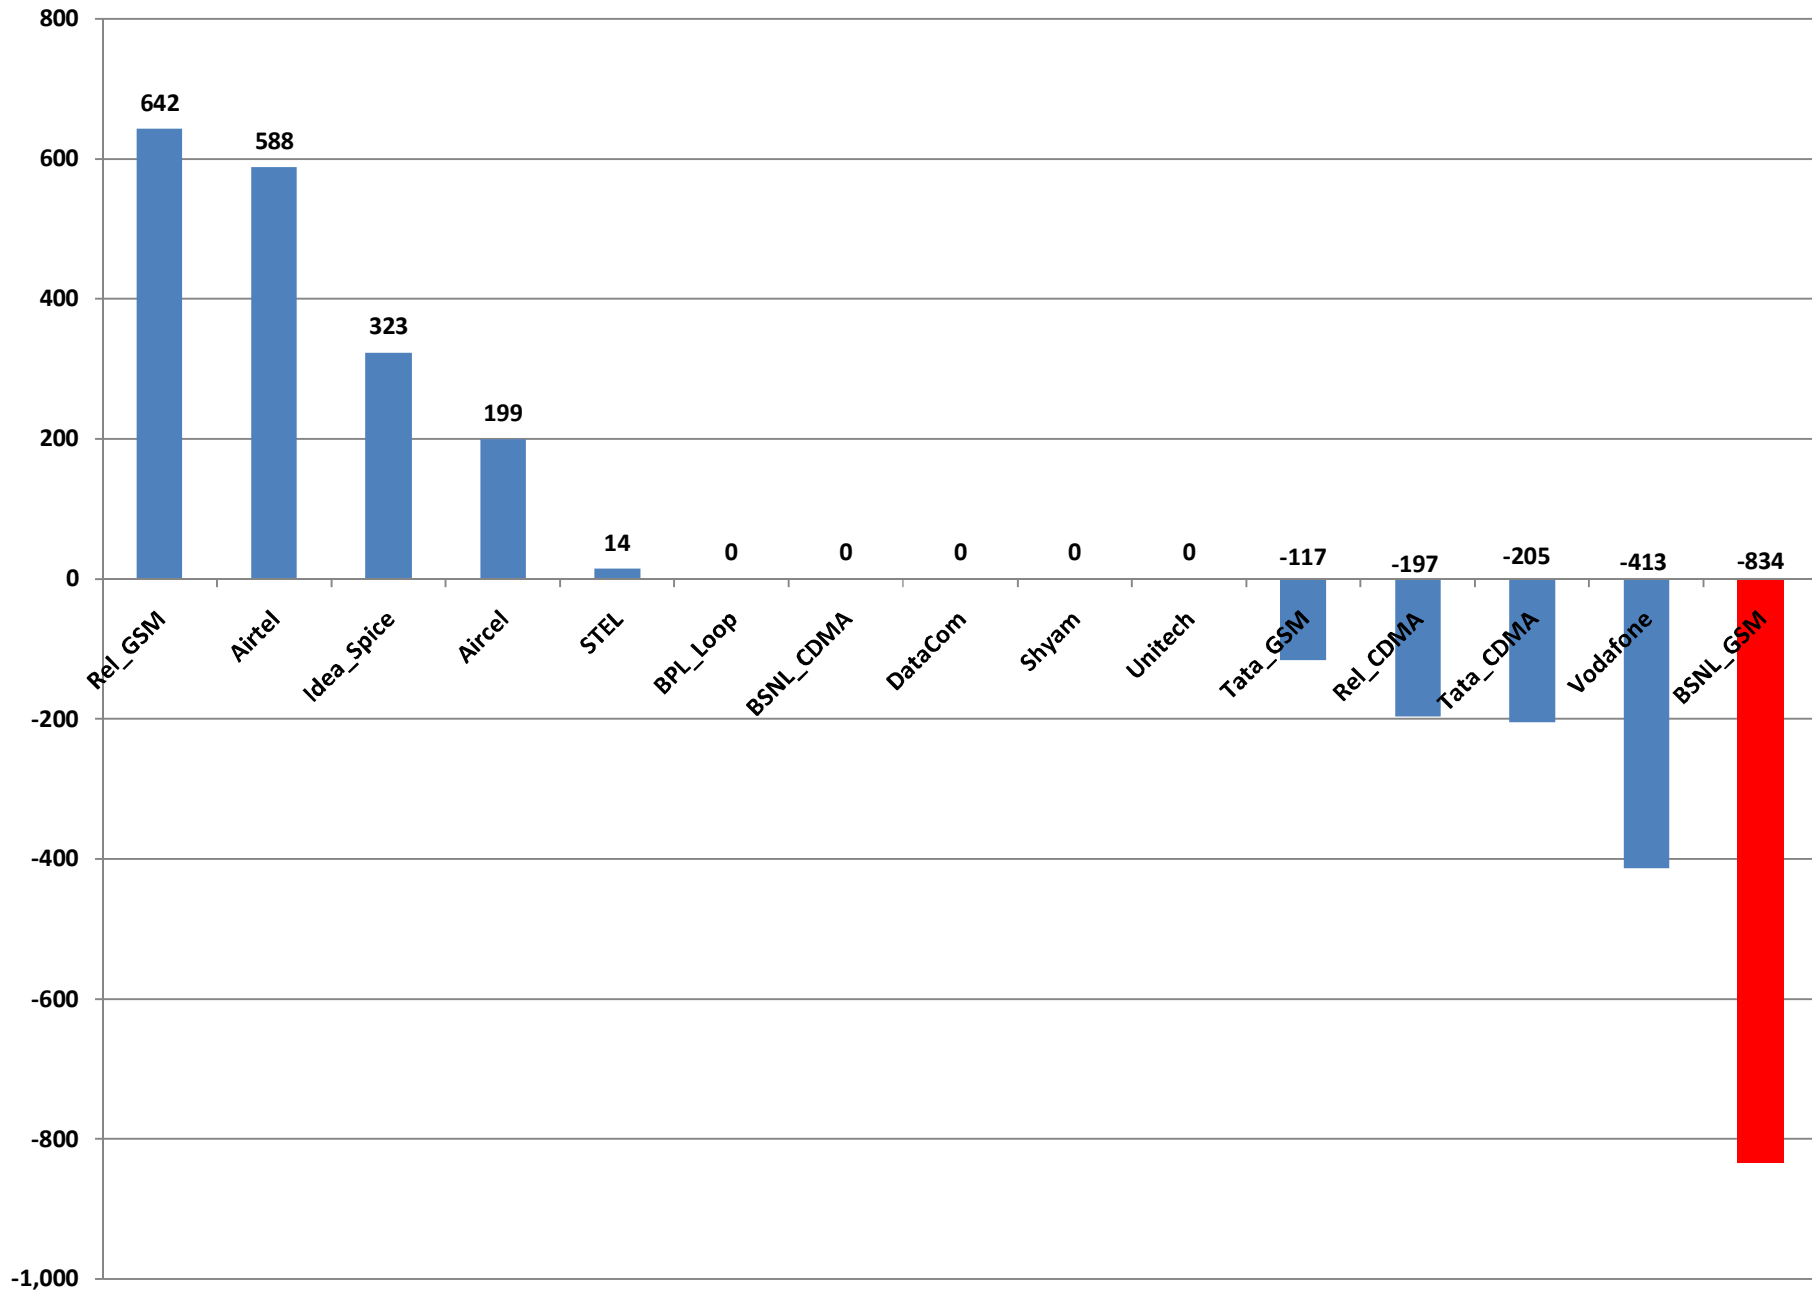

HP MNP Performance Status during month of Sep 2013