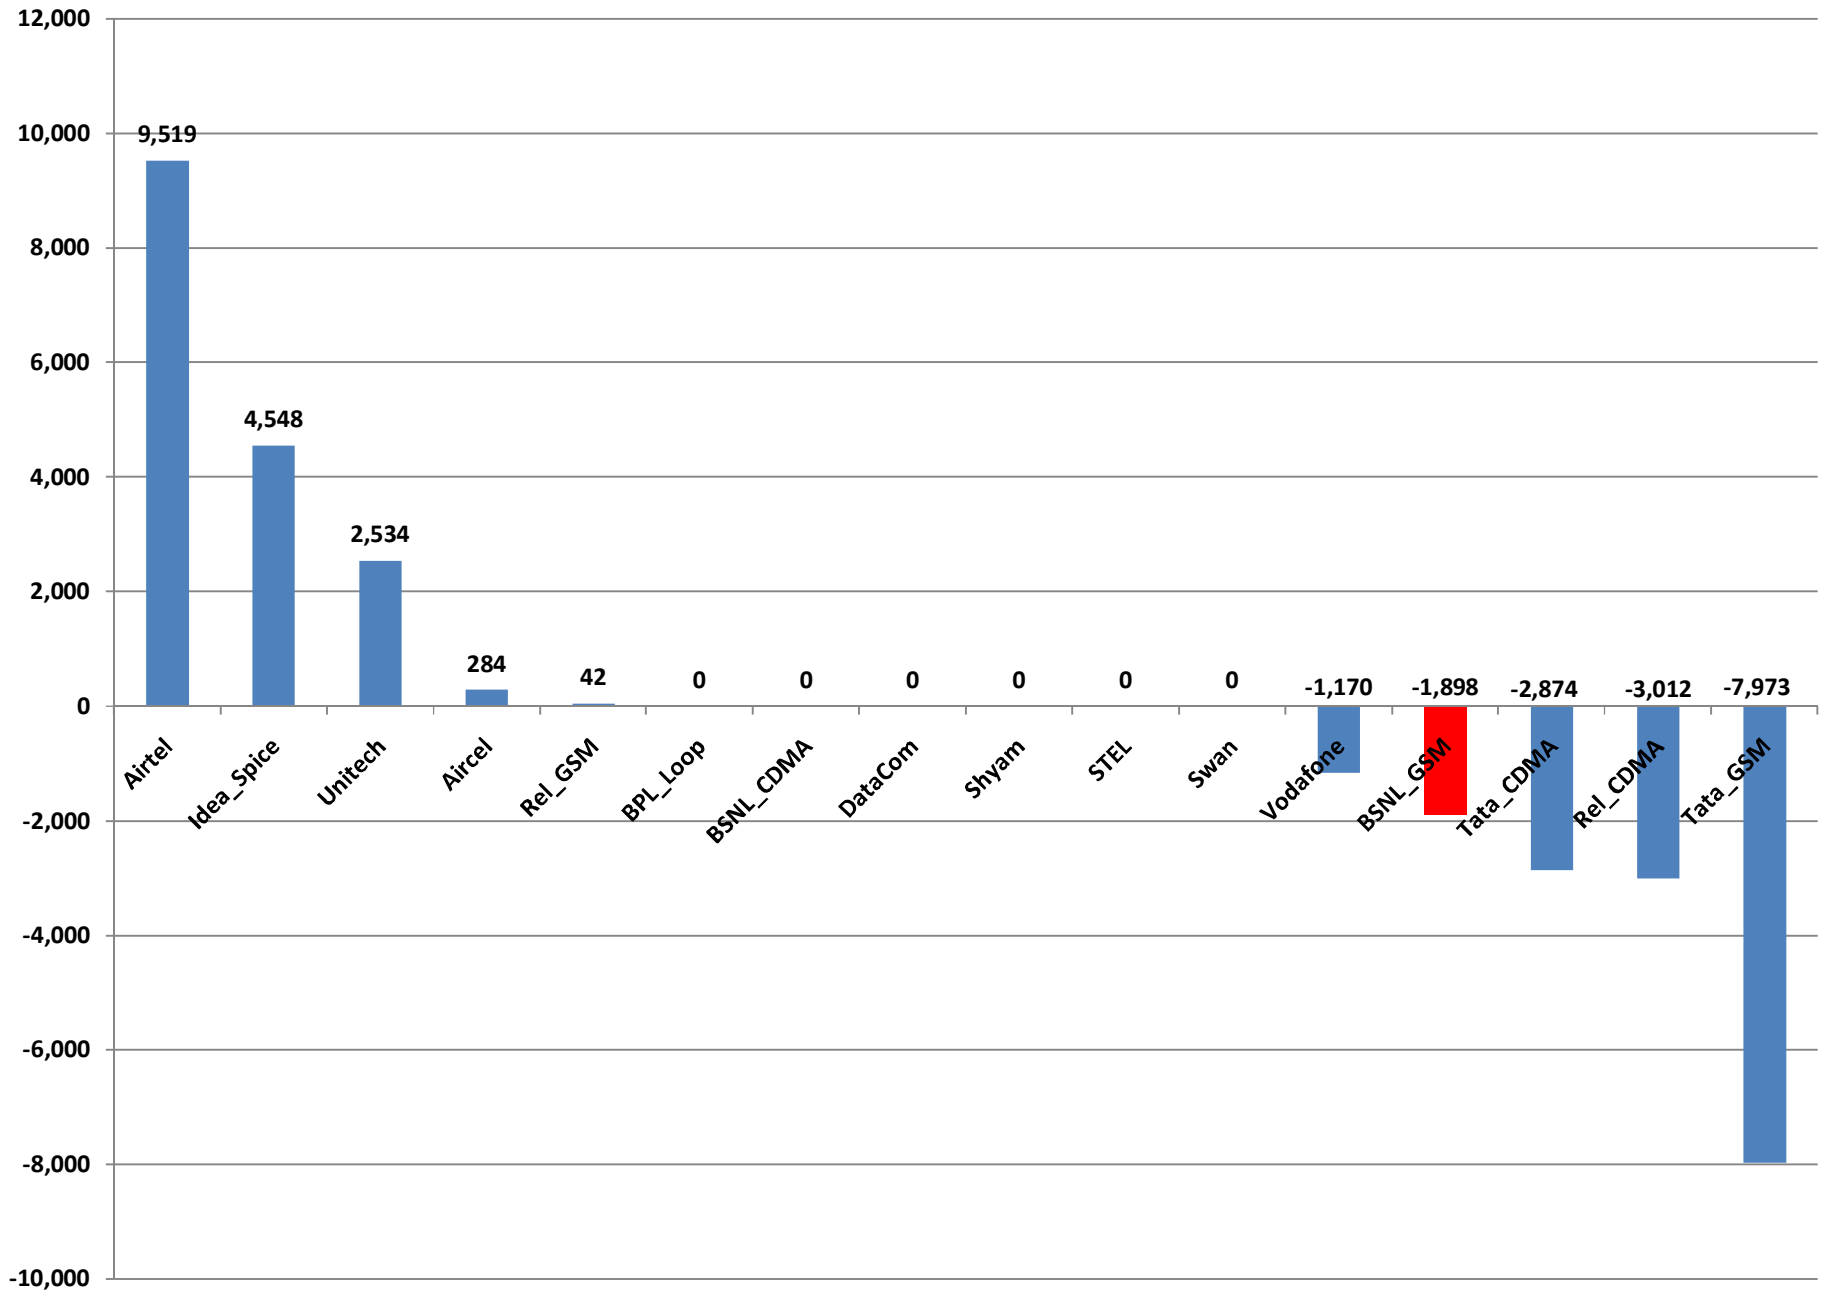

Bihar + JHK MNP Performance Status during month of Sep 2013