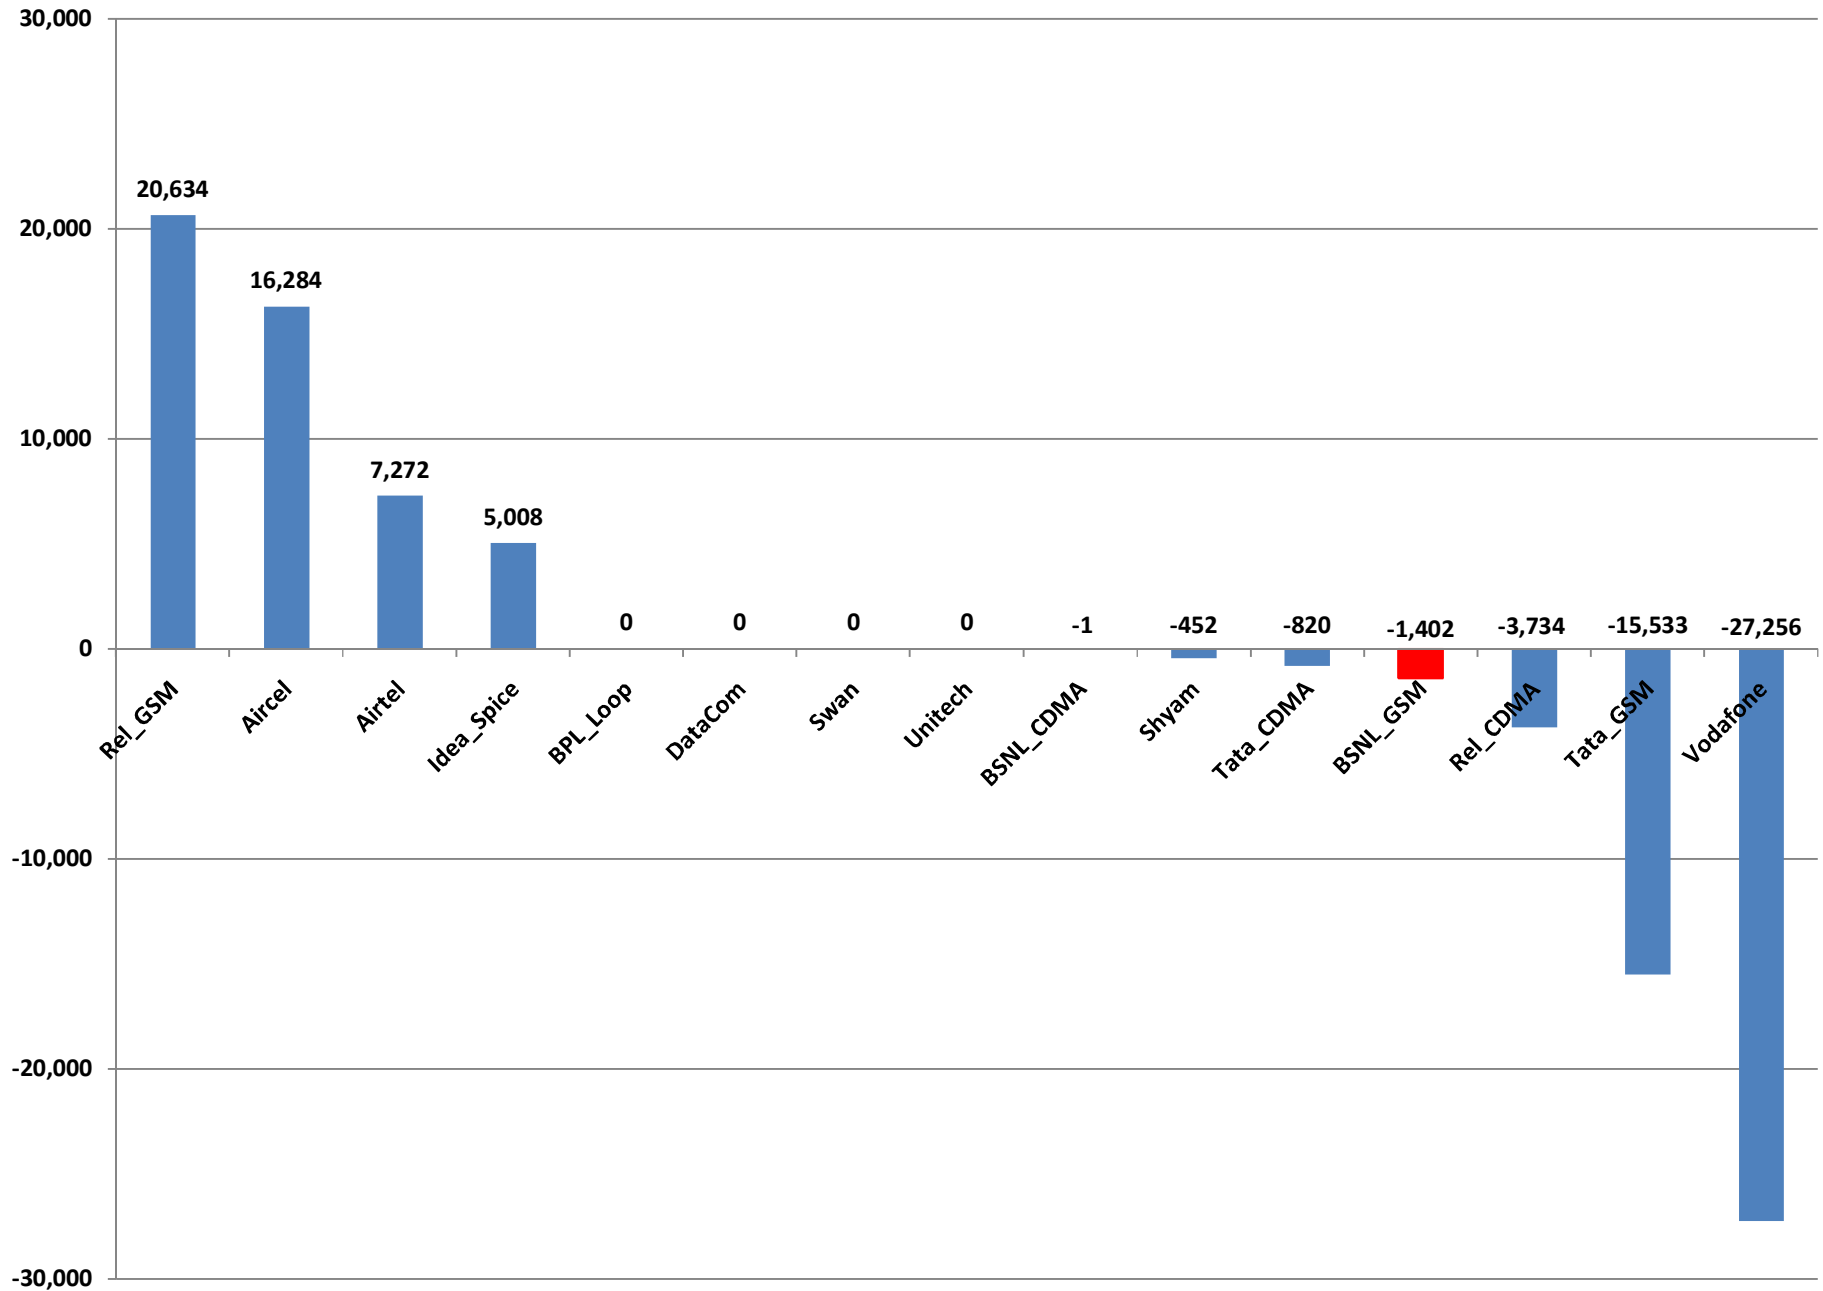

TN + Chennai MNP Performance Status during month of Sep 2013