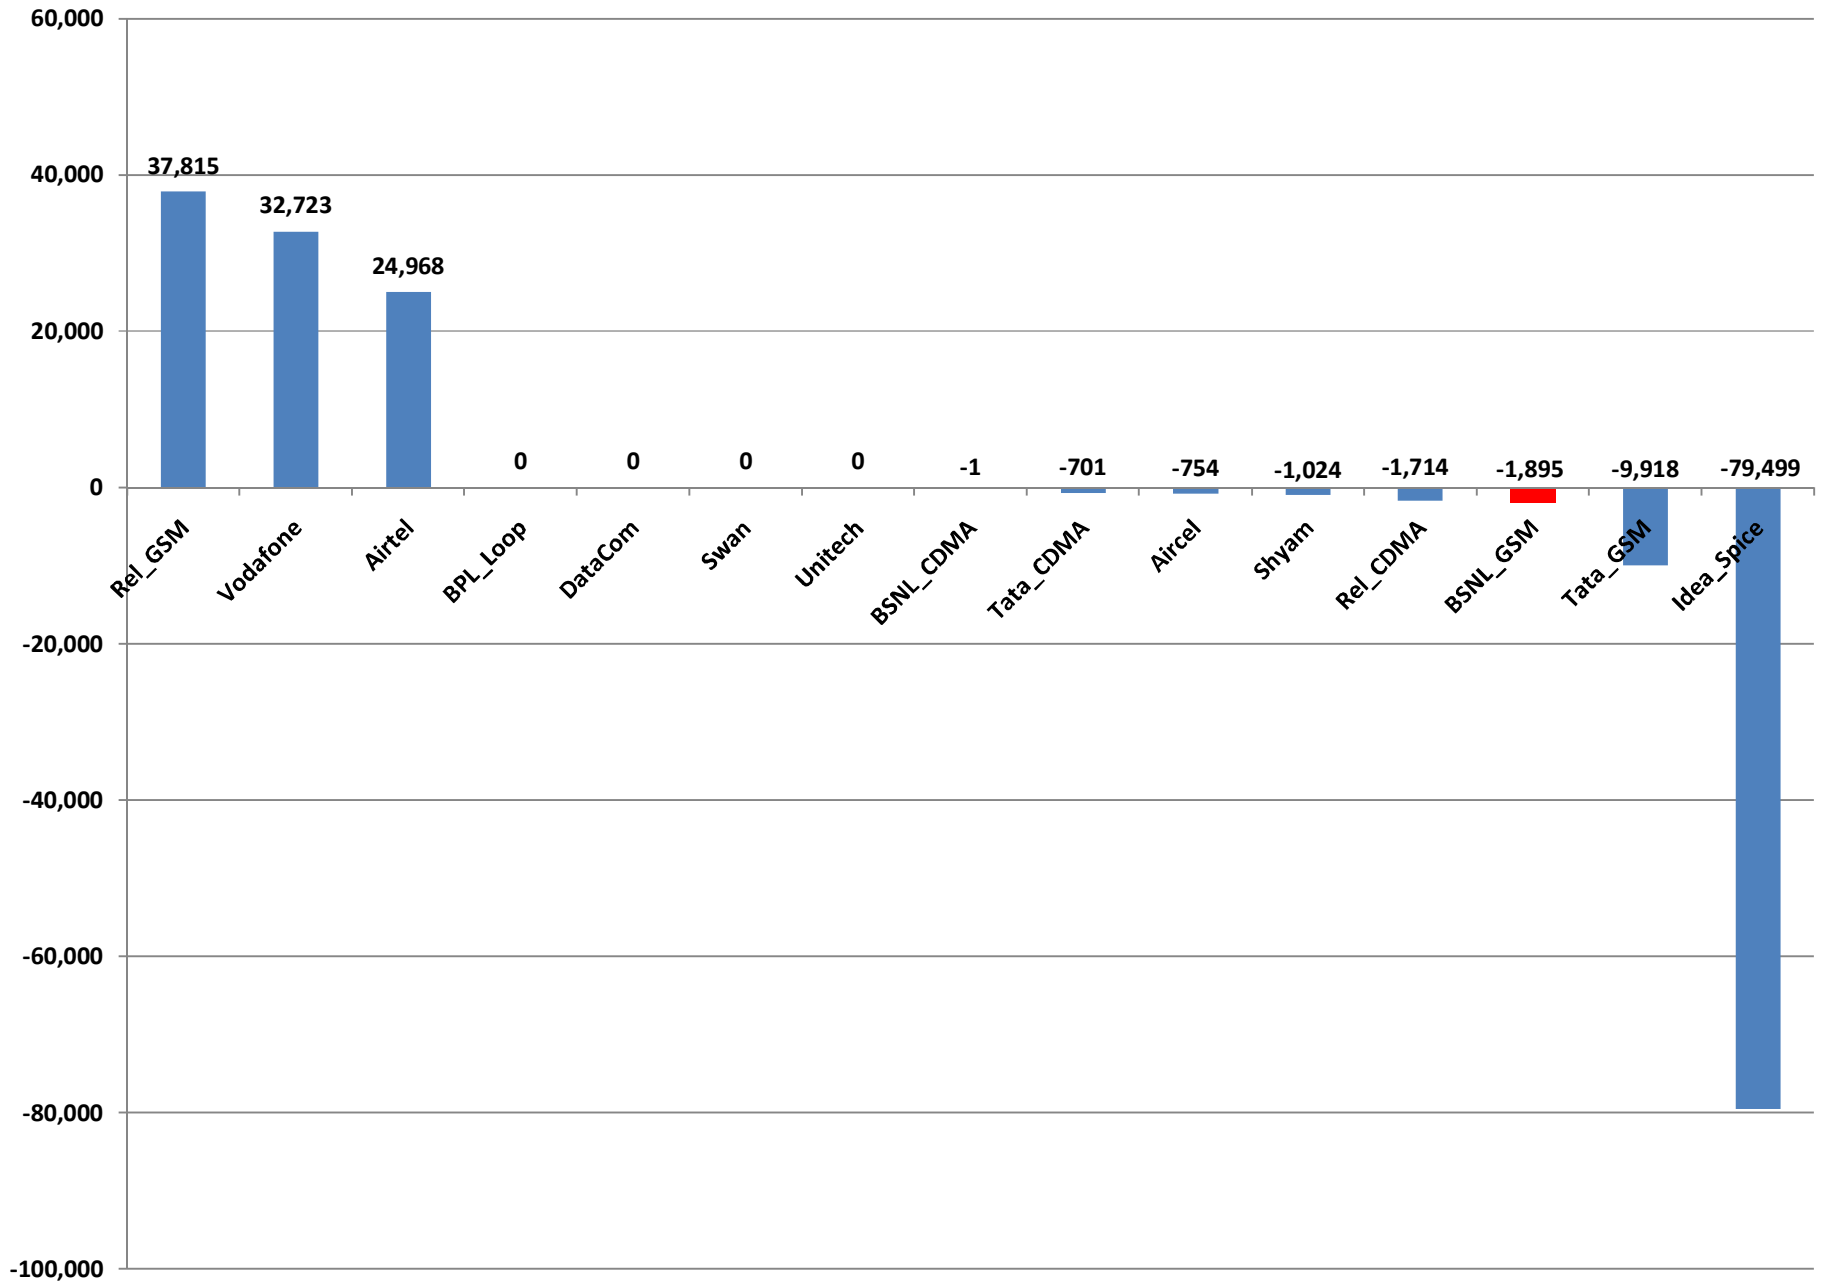

Karnataka MNP Performance Status during month of Sep 2013